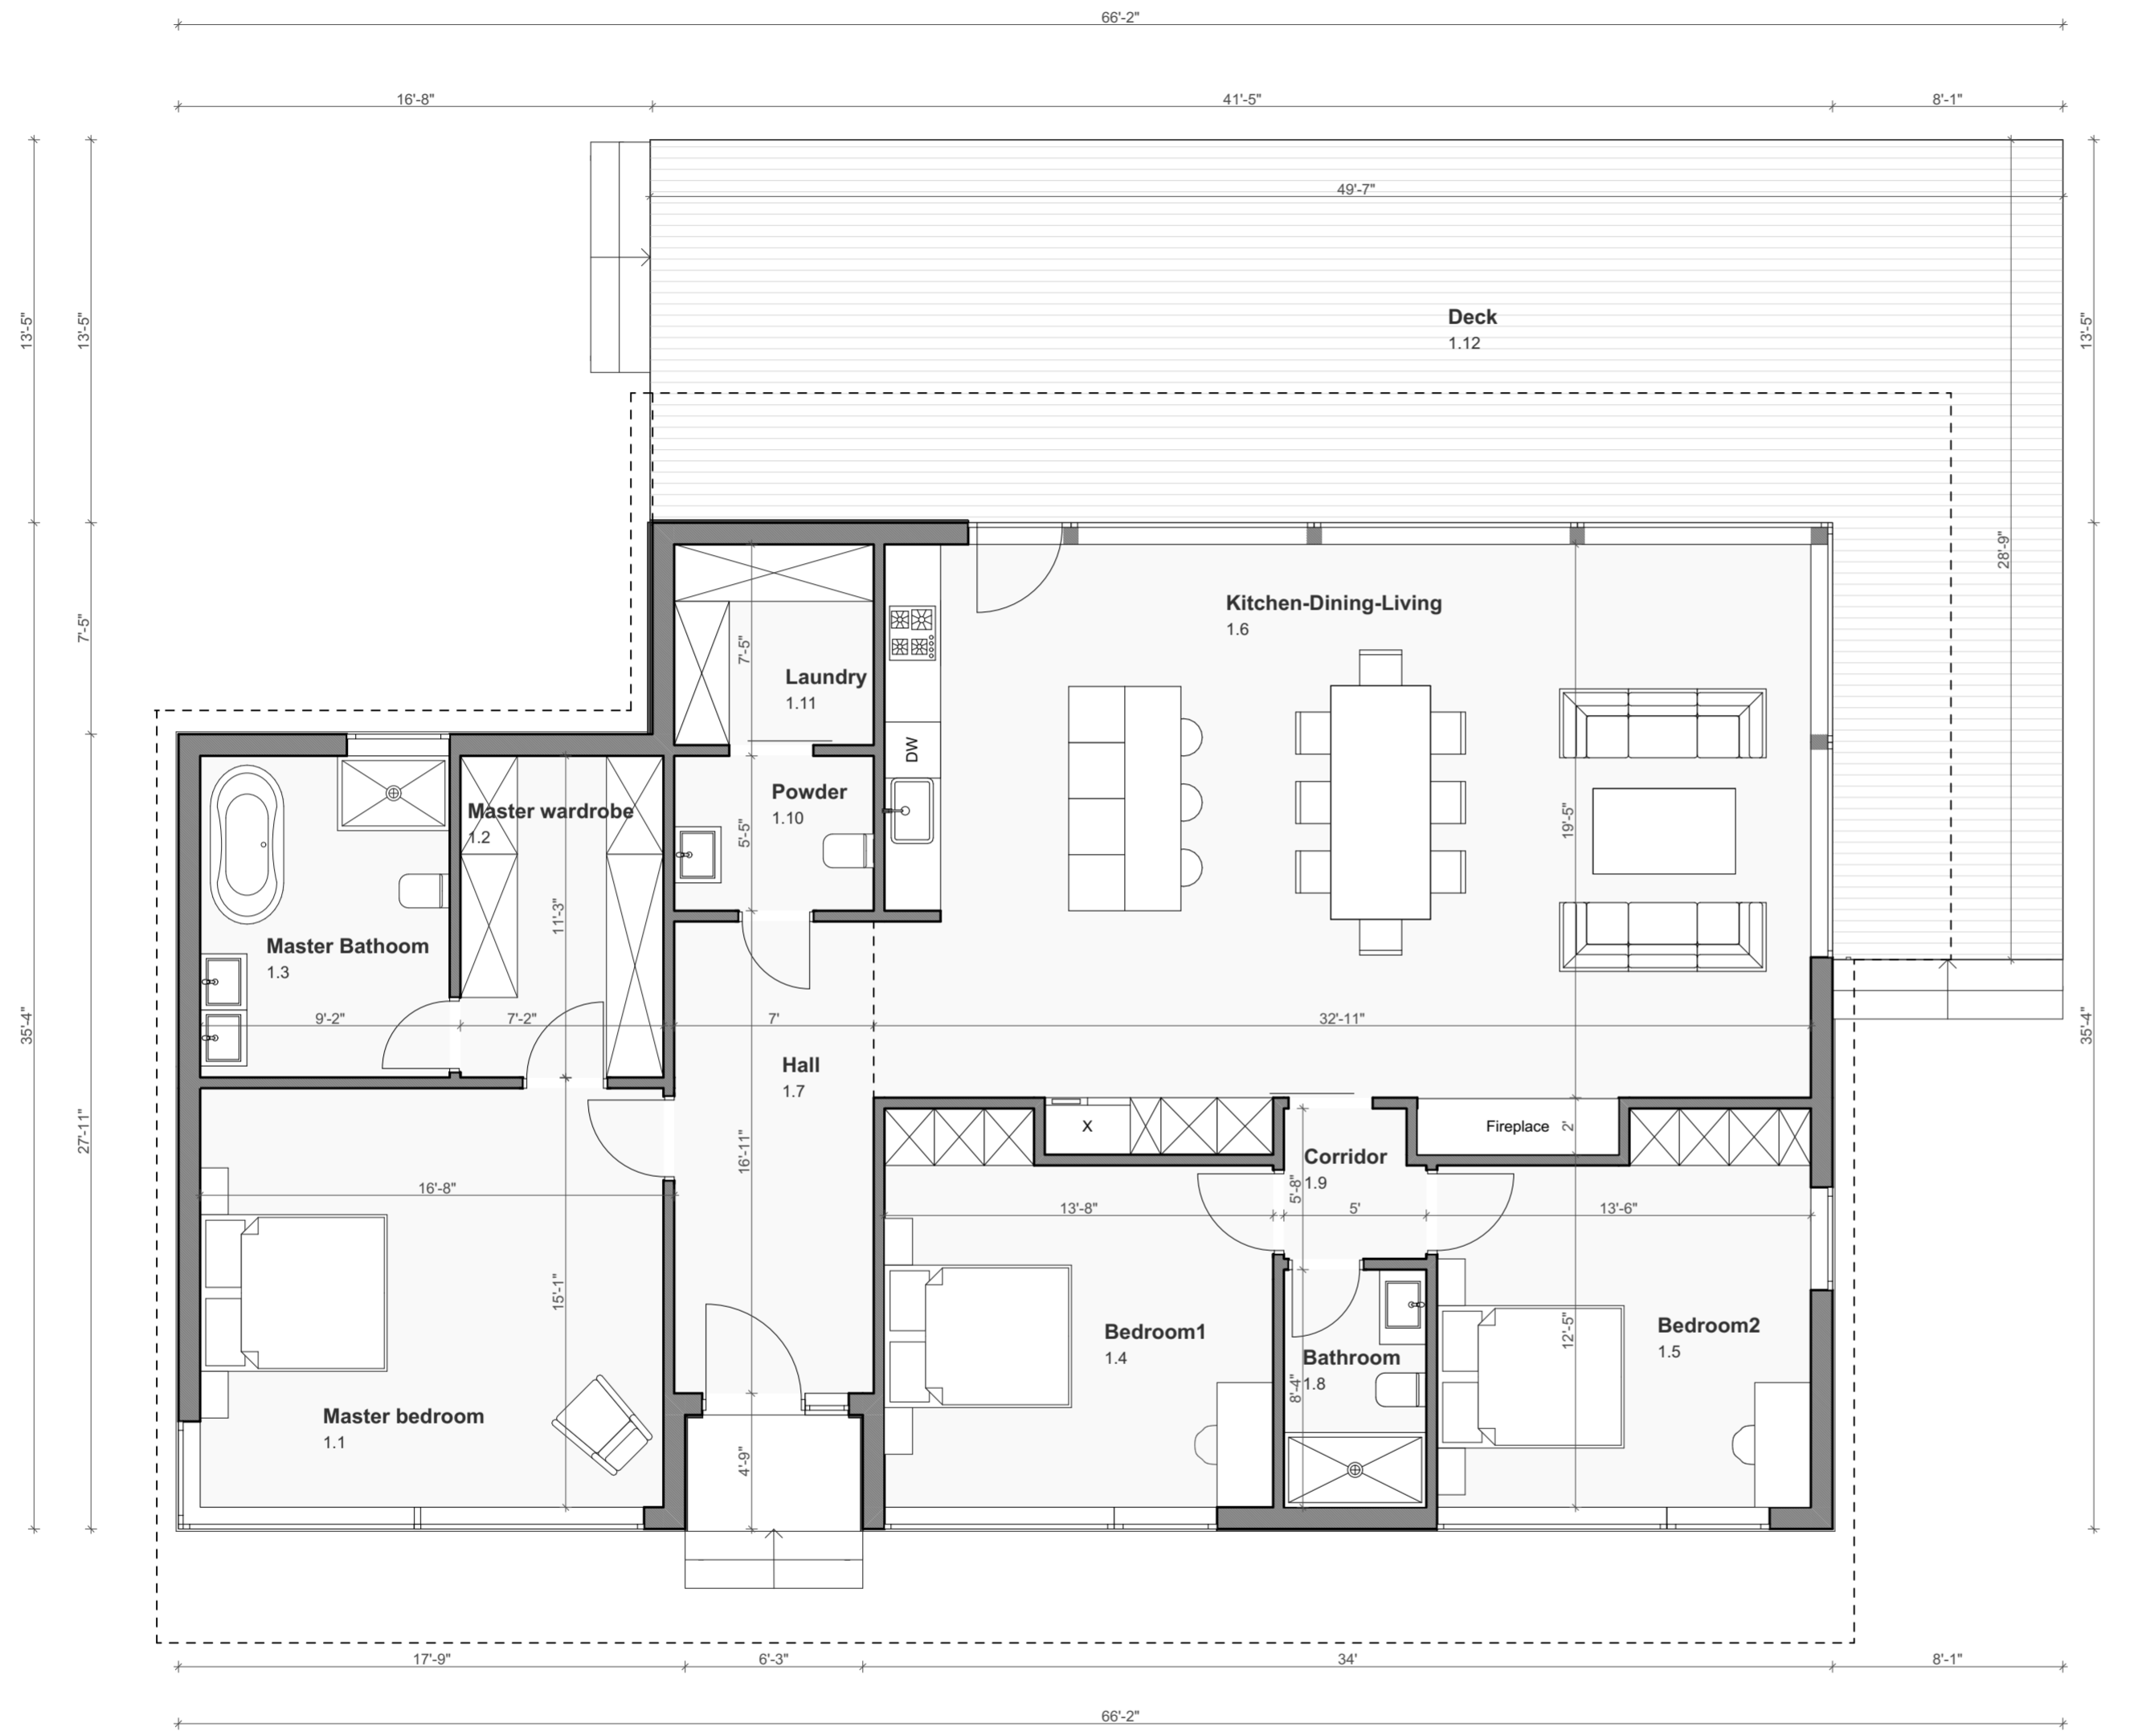

# First floor

### Legende

1.1	Master bedroom	239,24
1.2	Master wardrobe	80,43
1.3	Master Bathroom	98,86
1.4	Bedroom1	174,18
1.5	Bedroom2	170,13
1.6	Kitchen-Dining-Living	668,76
1.7	Hall	115,94
1.8	Bathroom	41,51
1.9	Corridor	25,02
1.10	Powder	38,06
1.11	Laundry	49,32
	<b>Interior permises</b>	<b>1 701,45 Sq ft</b>
1.12	Deck	790,49
	<b>Total all permises</b>	<b>2 491,94 Sq ft</b>

House area including walls (without garage) 1927,05 Sq ft