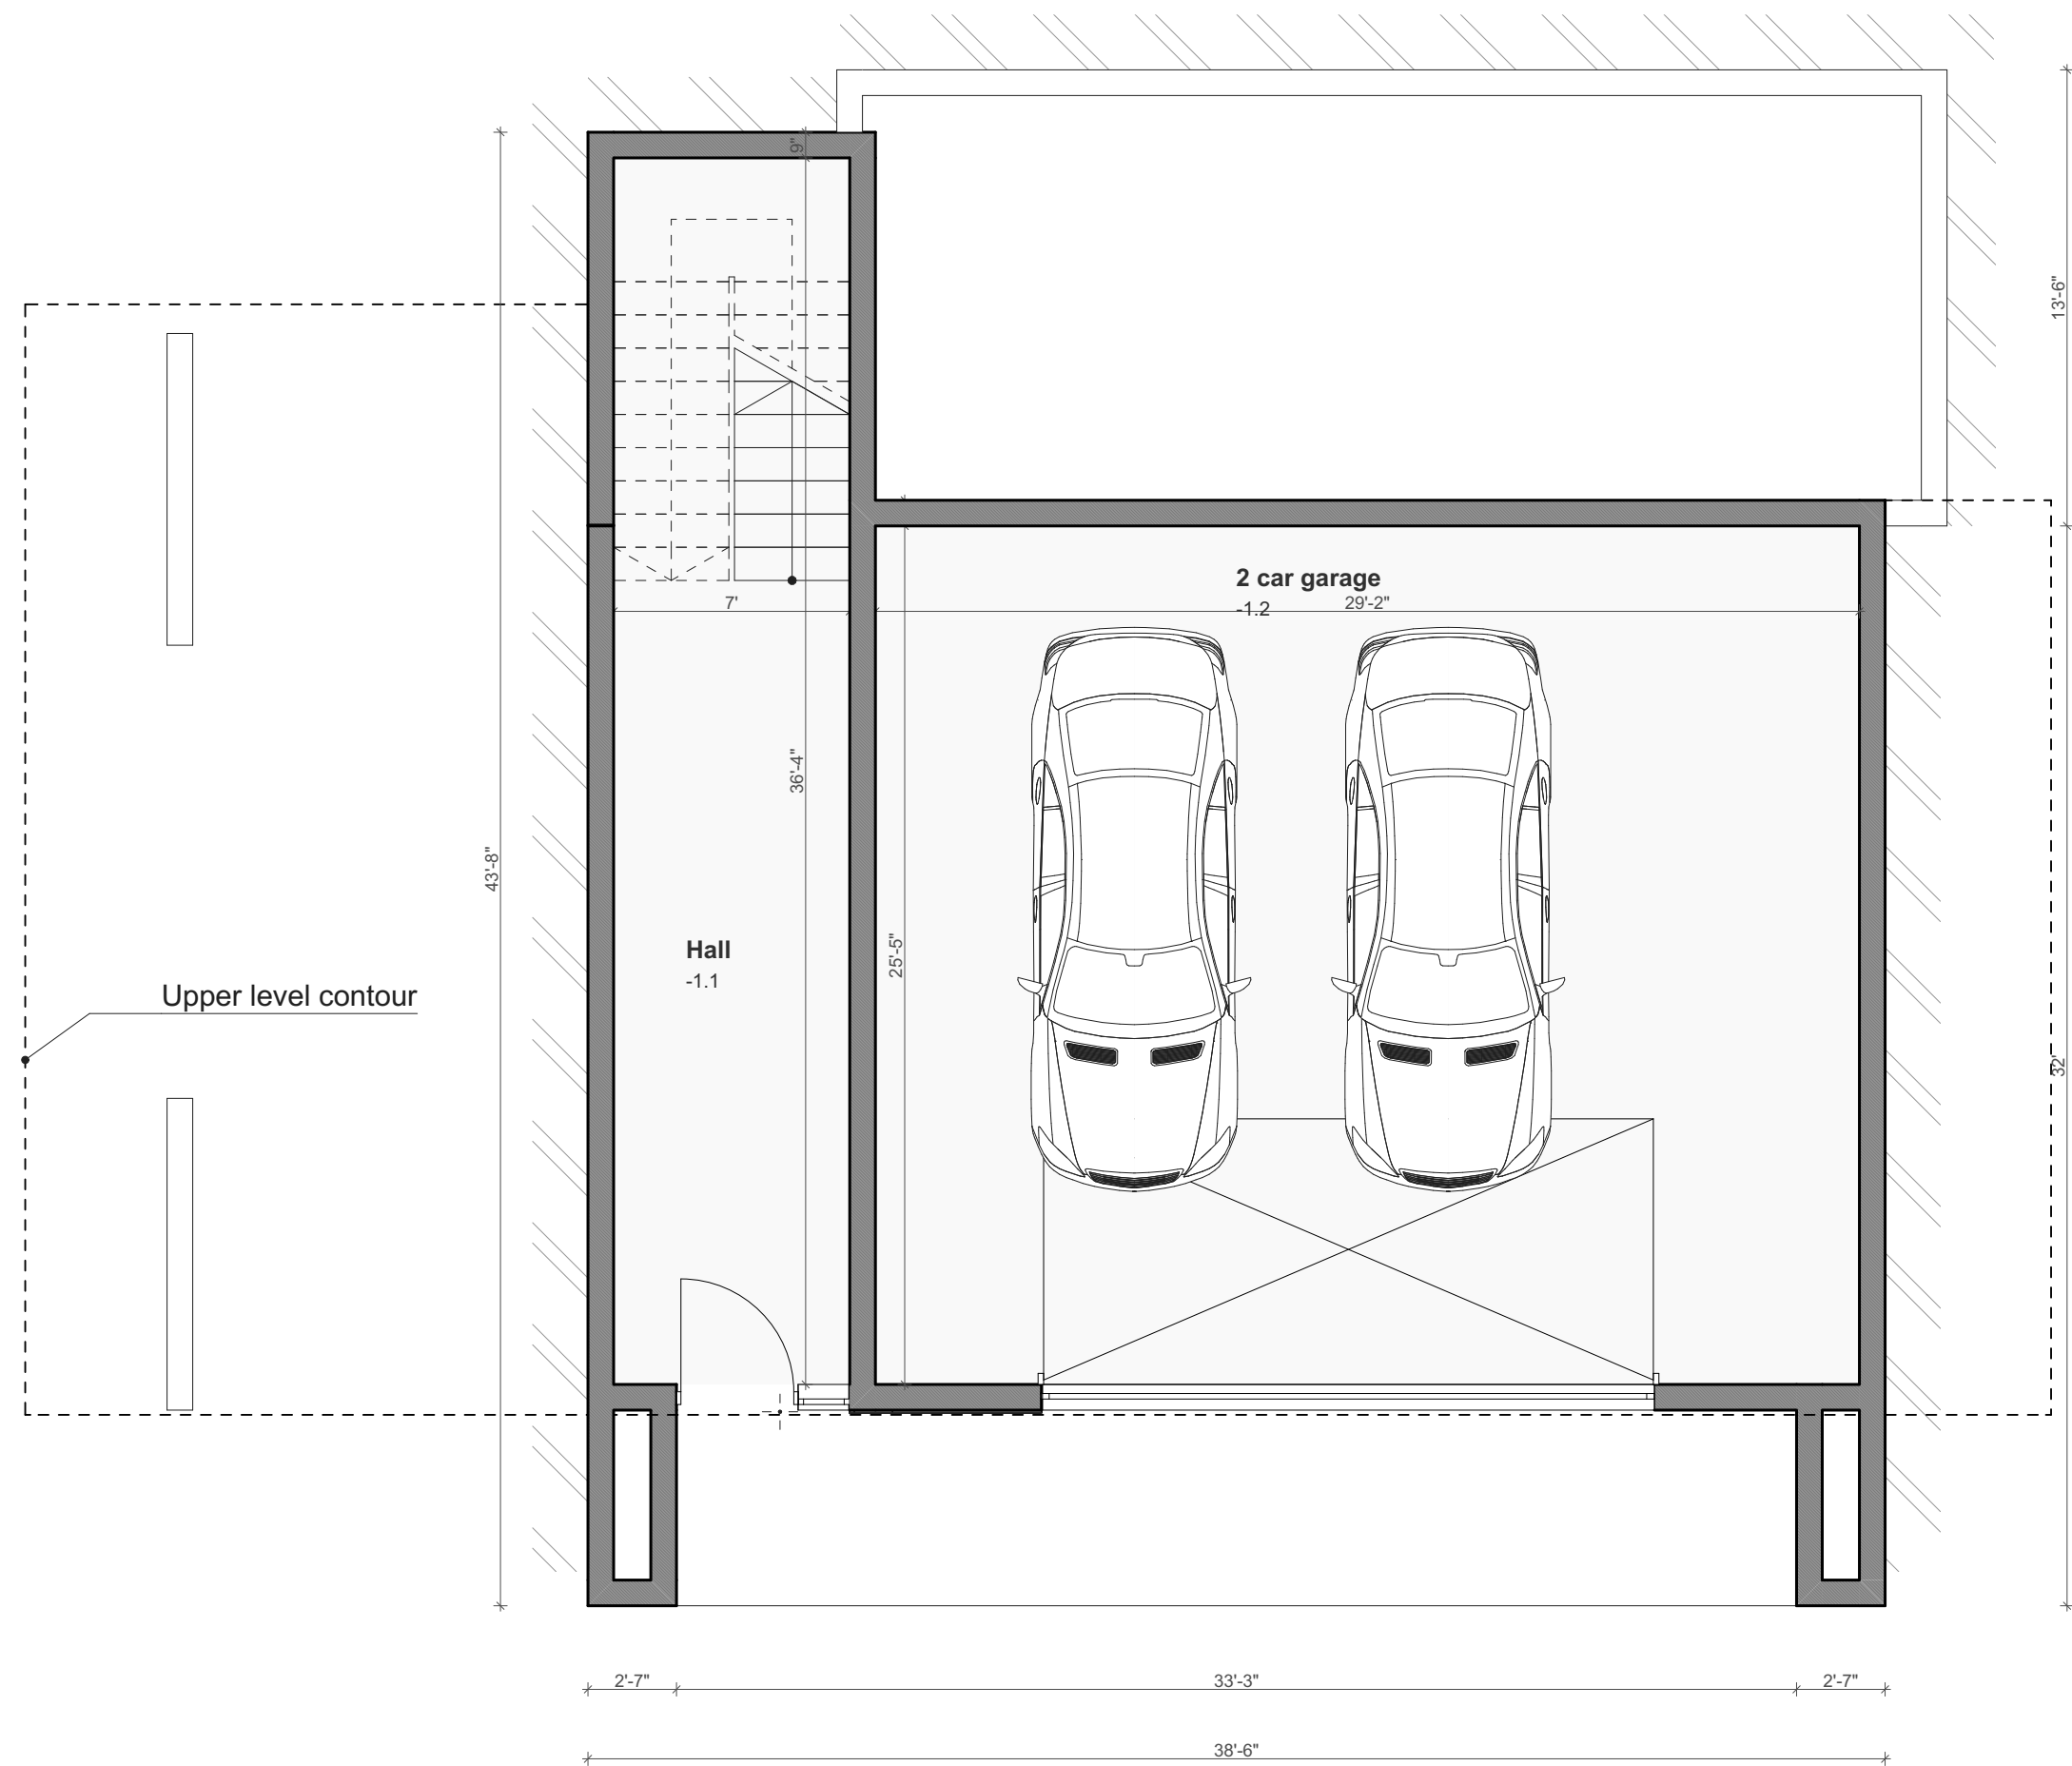

# Basement floor

# First floor

OPTION 2

NUMBER	NAME	AREA
-1.1	Hall	254,57
-1.2	2 car garage	742,58
		<b>997,15Sq Ft</b>

**Interior permises**  
 Basement floor (without garage) - 254.57 Sq ft  
 First floor - 1644.94 Sq ft  
**Total interior permises 1899.51 Sq ft**

**Exterior (summer permises)**  
 First floor - 270.13 Sq ft  
**Total exterior (summer permises) 270.13 Sq ft**

**Garage - 742.58 Sq ft**

**Total (all permises) - 2912.22 Sq ft**

**Walls**  
 Basement floor - 323.47 Sq ft  
**First floor - 1923.05 Sq ft**  
 2246.52 Sq ft

1.1	Balcony	270,13
		<b>270,13 Sq Ft</b>