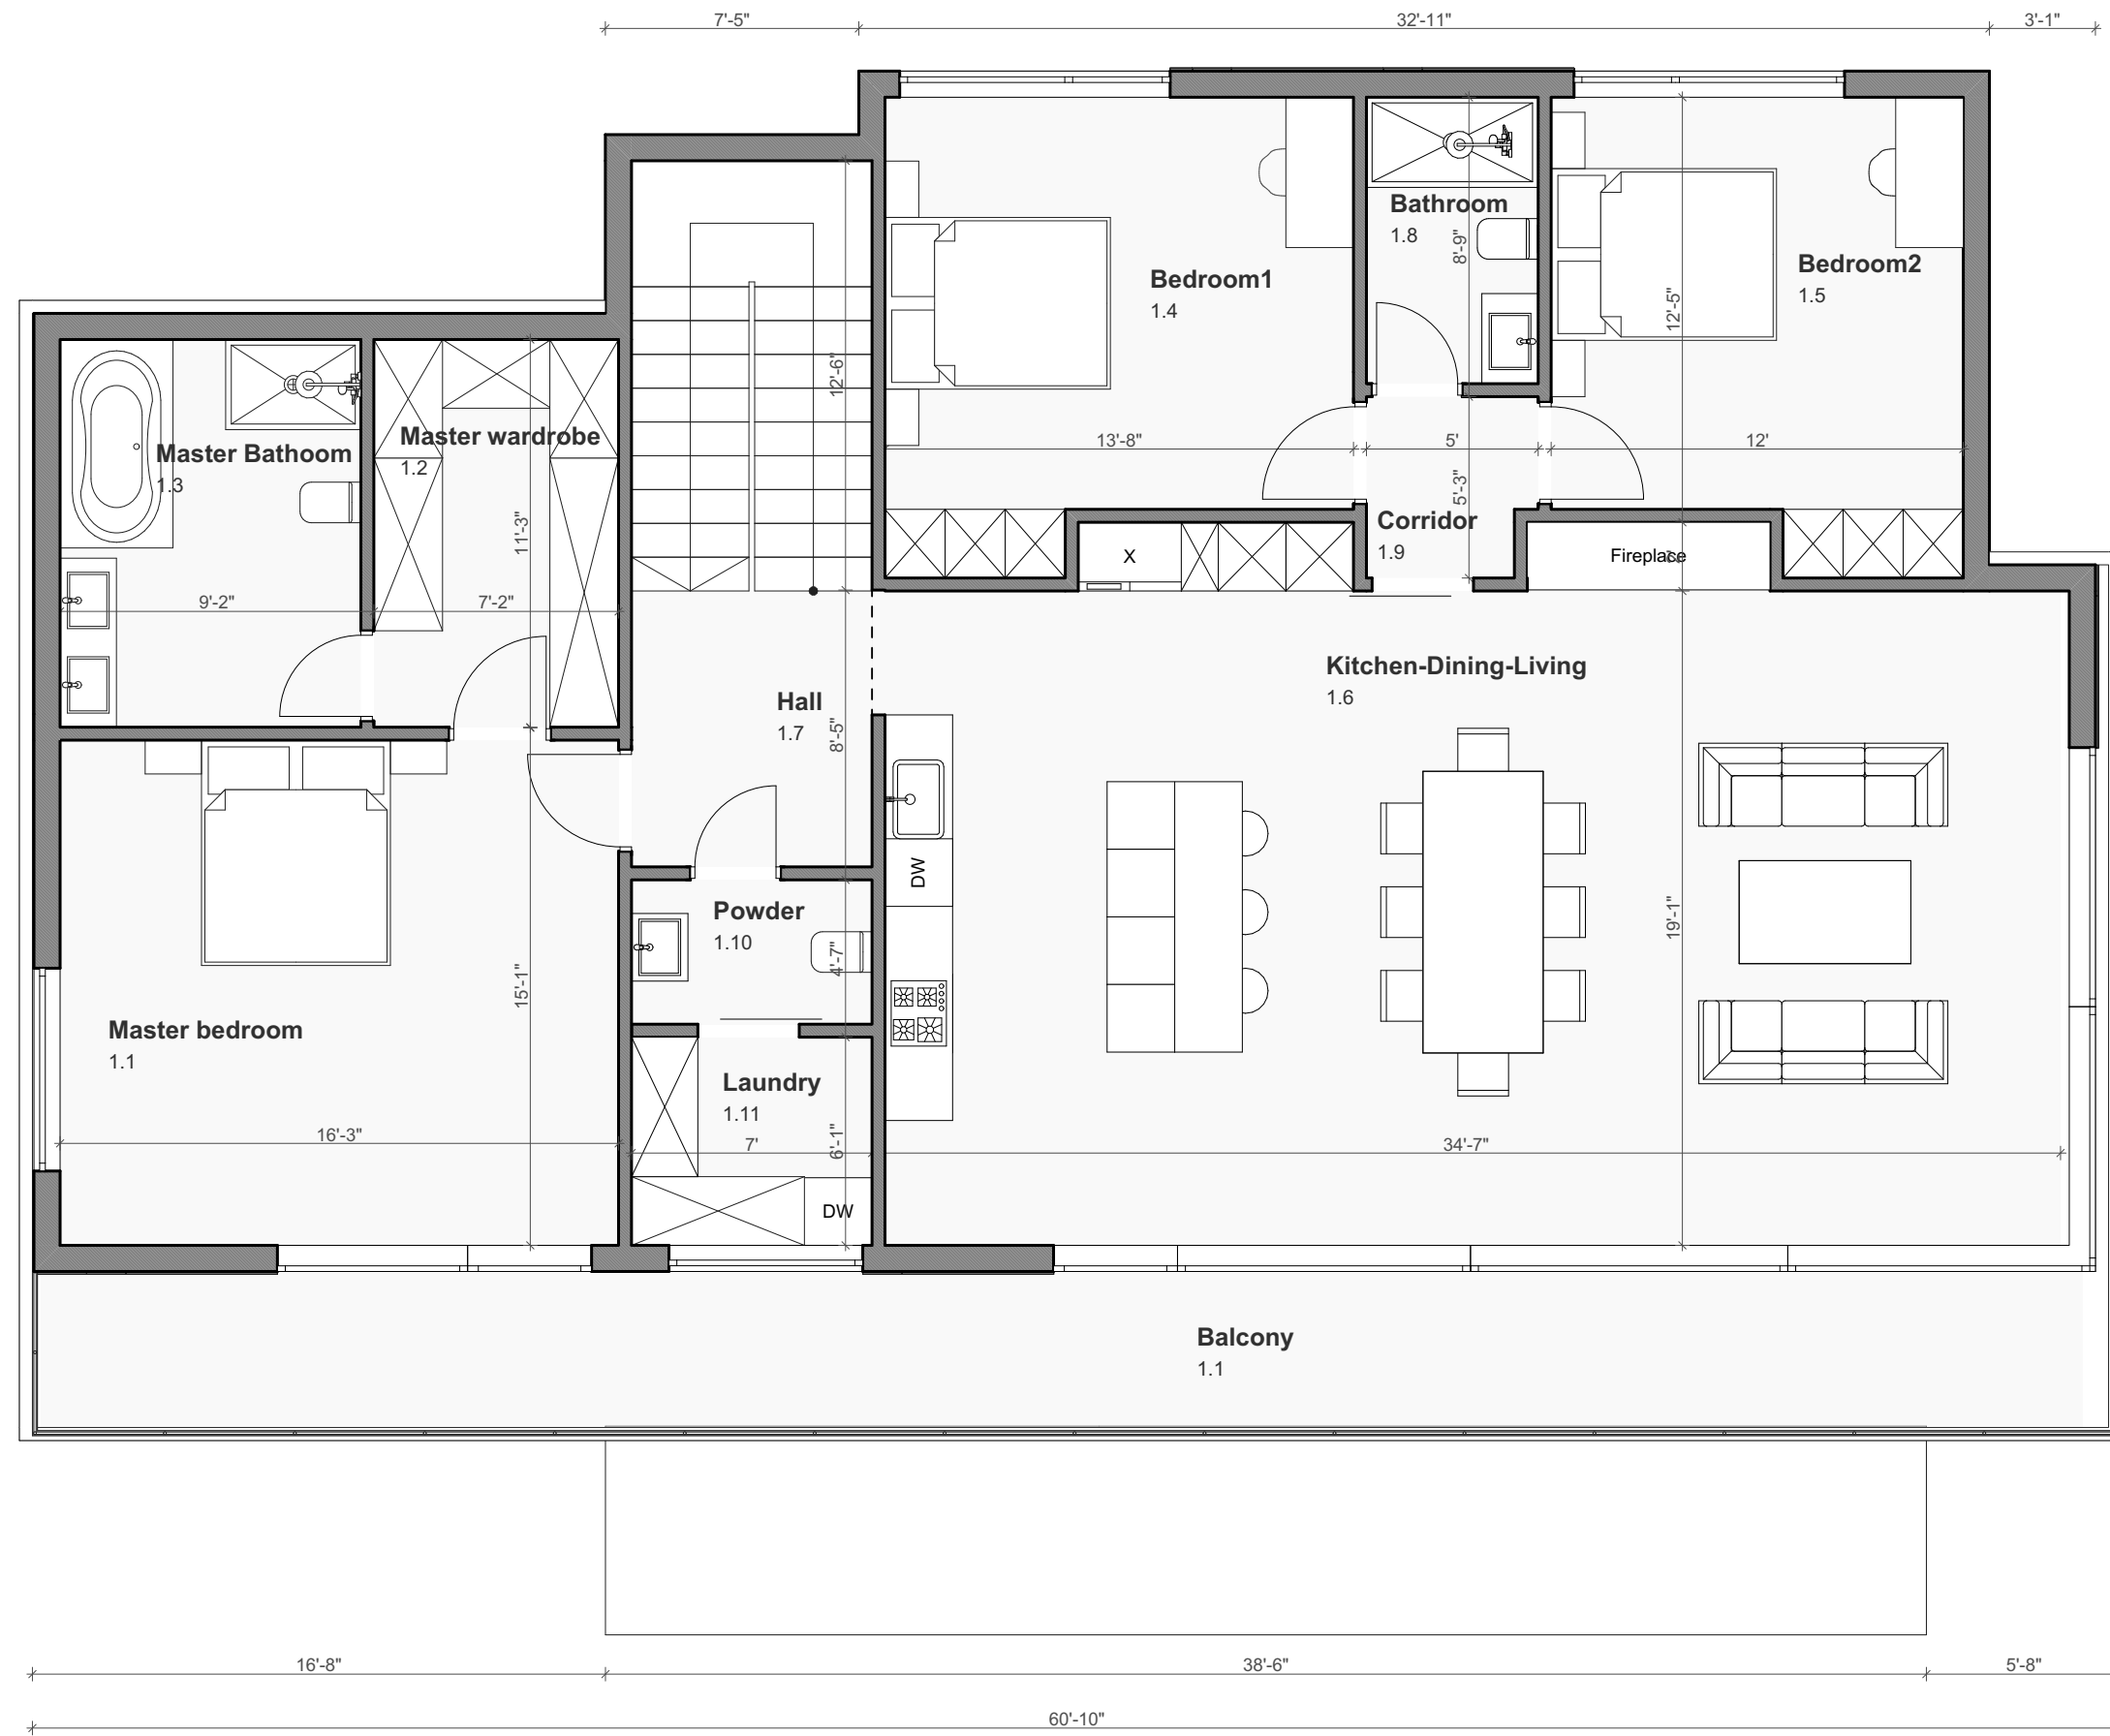

# Basement floor

# First floor

OPTION 2

NUMBER	NAME	AREA
-1.1	Hall	254,57
-1.2	2 car garage	742,58
		<b>997,15Sq Ft</b>

**Interior permises**  
 Basement floor (without garage) - 254.57 Sq ft  
 First floor - 1644.94 Sq ft  
**Total interior permises 1899.51 Sq ft**

**Exterior (summer permises)**  
 First floor - 270.13 Sq ft  
**Total exterior (summer permises) 270.13 Sq ft**

**Garage - 742.58 Sq ft**

**Total (all permises) - 2912.22 Sq ft**

**Walls**  
 Basement floor - 323.47 Sq ft  
**First floor - 1923.05 Sq ft**  
 2246.52 Sq ft

1.1	Balcony	270,13
		<b>270,13 Sq Ft</b>