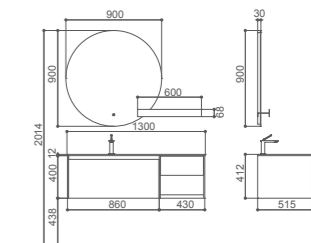

PY47713

LOTTE 洛特

PY47713-P

盆柜

1290*515*400mm/ 仿古银

PY47713-J

镜子

φ 900*30mm

PY39518-C

置物架

600*110*68mm

PJB14113LE-47

可丽耐一体盆

1300*520*157mm/ 雪山白

PWP2179-05

龙头

PWX0008-05

下水器