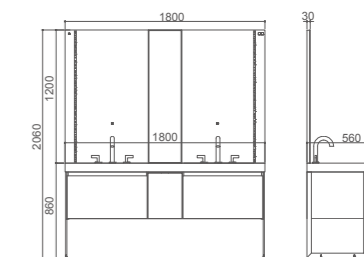

PY28818

EVILA 埃维拉

PTC316

台下盆

600*400*181mm/ 白色

PM28818A

岩板台面 A

1800*560*80mm/ 劳伦黑金

PM28818B

岩板台面 B

300*30*1200mm/ 劳伦黑金

PY28818-P

盆柜

1790*555*770mm/ 巴西棕

PY28818-JA

镜子 A

750*30*1200mm/ 玻璃

PY28818-JB

镜子 B

750*30*1200mm/ 玻璃

PWP0001-03

龙头

玫瑰金

PWX0008-03

下水器

玫瑰金

劳伦黑金

巴西棕