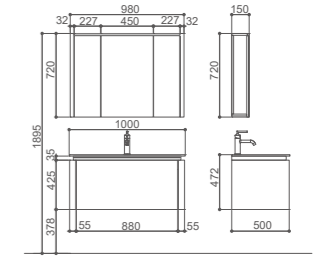

PY39210

DELLE 戴勒

PY39210-P
盆柜
990*500*460mm/ 哑白色

PY39210-J
镜柜
980*150*720mm/ 哑白色

PJB13910-01C
纳米金刚石台面盆
1000*500*150mm/ 哑光白

PWP2179-05
龙头
枪灰色

PWX0008-05
下水器
枪灰色