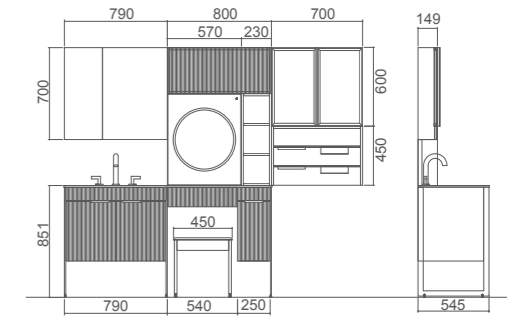

PY150 系列

RAINA 蕊娜

PJC003-01C
纳米金刚石台下盆
600*410*208mm/ 哑光白

PM150
岩板台面
1600*550*12mm/ 寒江雪

PY150-PA
盆柜 A
790*545*830mm/ 冰莓粉 + 影粉

PY150-PB
盆柜 B
540*545*150mm/ 冰莓粉 + 影粉

PY150-PC
盆柜 C
250*545*830mm/ 冰莓粉 + 影粉

PY150-JA
镜柜
790*149*700mm/ 影粉

PY150-JB
镜子
570*30*700mm/ 玻璃

PY150-D
化妆柜镜柜
230*149*700mm/ 影粉

PY150-Z
化妆凳
450*350*445mm/ 冰莓粉

PY150-CA
上翻置物柜
800*149*350mm/ 冰莓粉 + 影粉

PY150-CB
置物柜
700*149*600mm/ 影粉 + 玫瑰金

PY150-CC
可移动置物架
700*149*450mm/ 影粉

PWP0001-03
龙头
玫瑰金

PWX0008-03
下水器
玫瑰金