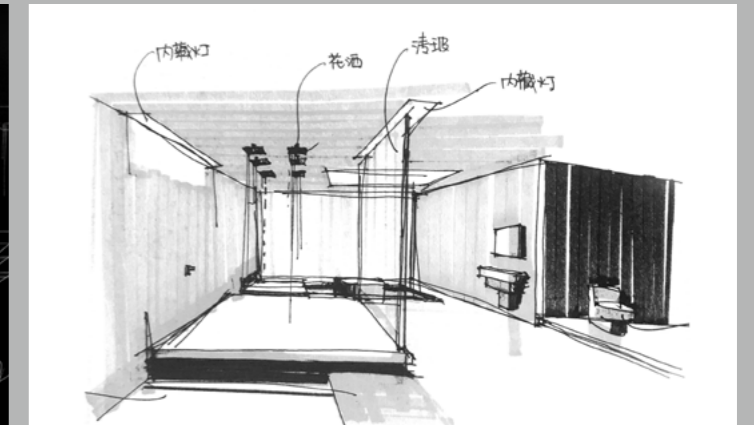

TEPE 缙派，是源自欧洲设计，在欧盟注册的高端国际卫浴品牌，与全球多家设计机构合作，荣获多项技术专利和奖项。TEPE 缙派拥有多处规模宏大、设备先进、管理规范现代化生产基地，技术服务队伍专业领先，为客户提供方案设计、产品定制、技术咨询、技术支持等一系列全卫高端定制服务。

TEPE 缙派曾荣获金像奖-设计创新奖、“艾特奖-设计师推荐品牌”、由粤港澳大湾区设计师峰会颁发“最受设计师欢迎品牌奖”、中国家具品牌建设者峰会设计师喜爱品牌。

TEPE is a high-end international bathroom brand from European design, registered in the European Union, and has won a number of technical patents and awards in cooperation with many design agencies around the world. TEPE has a number of large-scale, advanced equipment, standardized management of modern production bases, leading technical service team, to provide customers with a series of full-health high-end customized services, such as program design, product customization, technical consultation, technical support.

TEPE has been awarded the Award for Design Innovation, the Aite Award for Designer Recommended Brand, the Most Popular Brand Award for Designers by the Guangdong-Hong Kong-Macao Greater Bay Area Designers Summit, and the Designer Favorite Brand of China Furniture Brand Builder Summit.