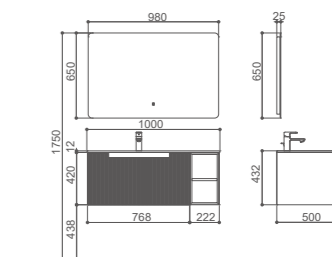

PY39610

CHASTE 崔斯特

PY39610-P
盆柜
990*500*420mm/ 巴西棕
PY39610-J
方镜
980*25*650mm/ 玻璃
PJB11110LE-01C
纳米金刚石台面盆
1000*500*188mm/ 哑光白

PWP2179-05
龙头
枪灰色
PWX0008-05
下水器
枪灰色