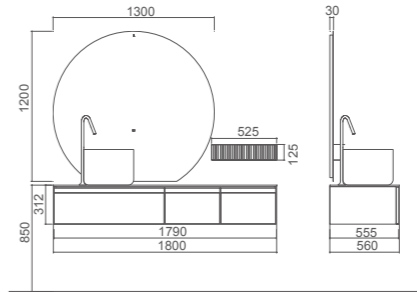

PY33918-P
盆柜
1790*555*300mm/ 神秘灰

PY33918-J
镜子
1300*30*1200mm/ 玻璃

PY33918-C
置物架
525*120*125mm/ 哑黑色

PWP0338-02
半高盆龙头
哑黑色

PWX2436-02
下水器
哑黑色

莎士比亚黑 神秘灰

evila. 埃维拉

Minimalist light and luxurious design with black, gray and gold colors. The right application of metal elements, plus slender vertical mirrors, the overall elegant design.