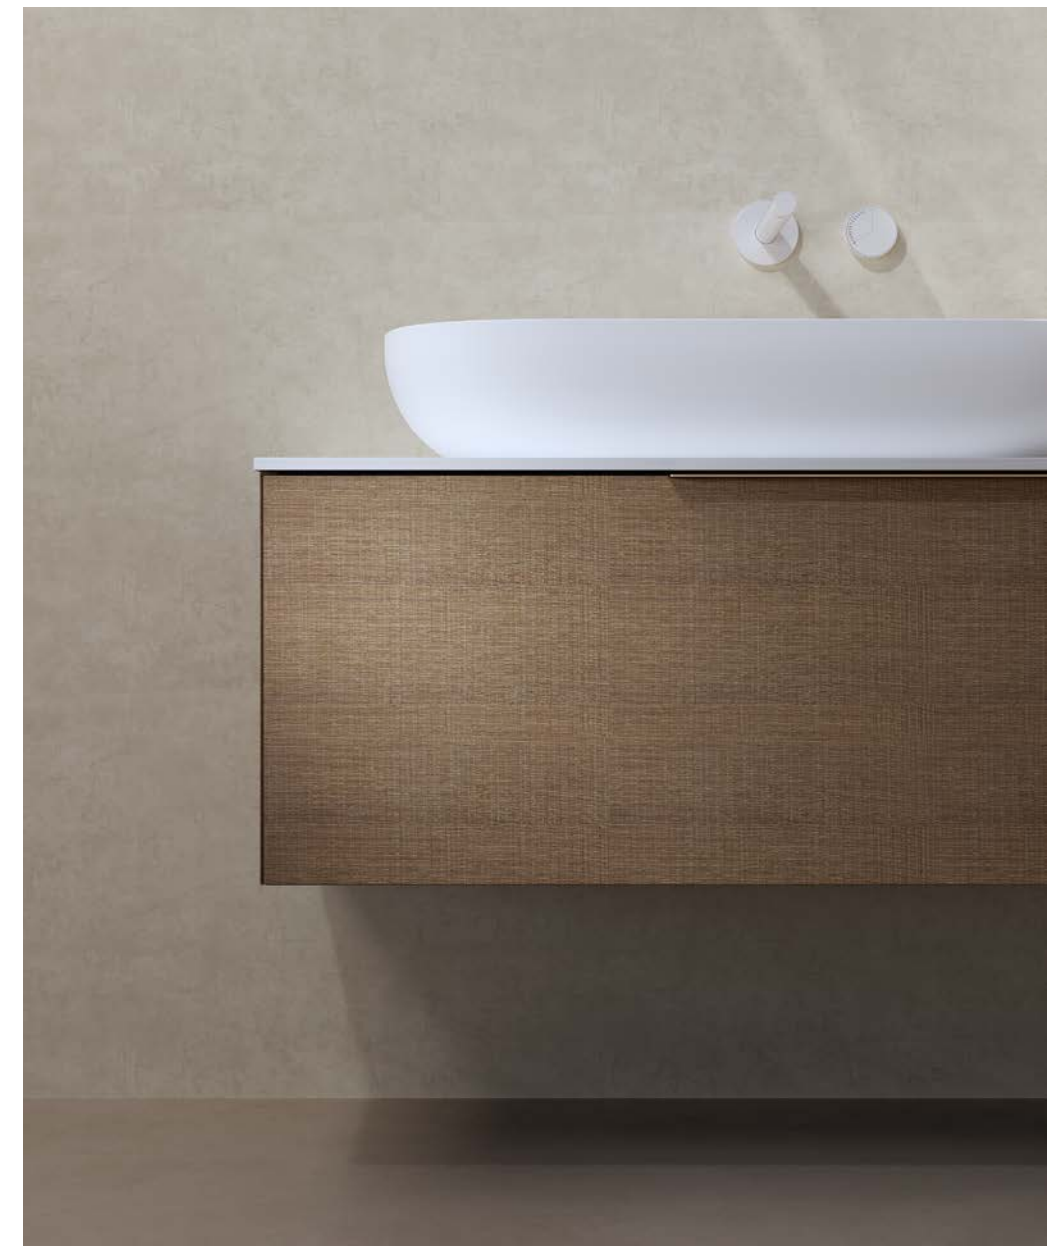

Delicate elegant

Rich storage space, high practicality and not obtrusive, reasonable design space structure,
Increase the storage space, fashion and clean, highlight the quality of life, so that the
bathroom is no longer messy.

Jasse SERIES

— 雅斯

The natural and clear stone texture with metal elements, set off in the bathroom room, for the original modern three-dimensional bathroom space to bring a bright and lively full of personalized elements, reflect the fashion taste of the host.