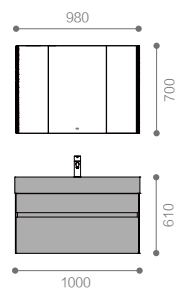

Bozhuo SERIES

— 铂卓

Information

RY11810
Bathroom Cabinet 浴室柜

精铝石台面盆：
RJB12710E-03A / 半亮光白
1000x500x165mm

盆柜：
RY11810-P / 奶棕色
990x495x480mm

镜柜：
RY11810-J / 奶棕色
980x150x700mm

龙头：
RWP0326-05 / 枪灰色

下水器：
RWX2346-05 / 枪灰色

半亮光白

奶棕色