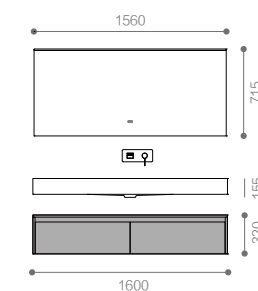

盆柜：
RY10316-P / 锯齿白橡
1600x500x320mm

镜子：
RY10316-J / 枪灰色
1560x45x715mm

龙头：
RWP1005-05 / 枪灰色

下水器：
RWX2436-05 / 枪灰色

半亮光白

锯齿白橡

Taking into account the design concept of simple aesthetic appearance and convenient use function, the use of double basin function Settings to optimize the use efficiency of the bathroom. See each other in the mirror when letting a person wash gargle, extend romantic life to wei yu by the bedroom.