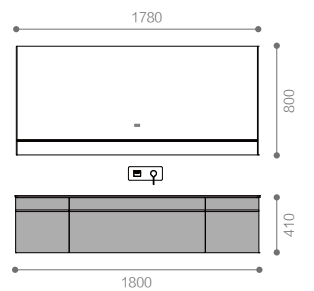

纳米金刚石台面盆：
RJB12918-01C / 哑光白
1800x500x165mm

盆柜：
R/Y11518-P / 月光灰
1790x495x410mm

镜子：
R/Y11518-J / 枪灰色
1780x130x800mm

龙头：
R/WP1005-05 / 枪灰色

下水器：
R/WX2436-05 / 枪灰色

哑光白

月光灰

Form and meaning fit together. Extreme appearance, atmosphere and elegant. Continuous pursuit of the highest form and meaning of higher art, create classic extraordinary design.