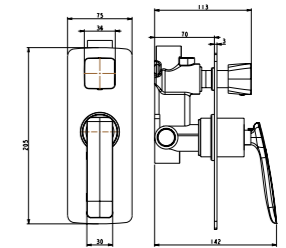

WaterMark MX34B36YC+S
Shower Mixer Set /Finish: CH /GW