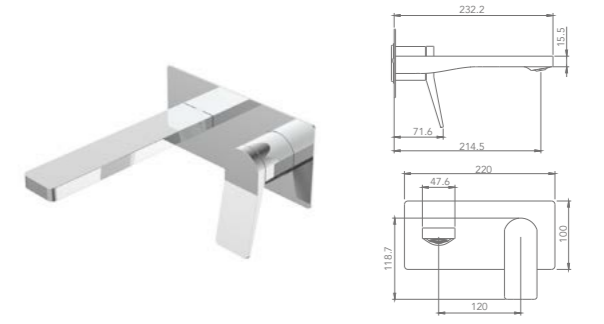

TWP2197-01

Wall-in tap /Finish: CH /MB /BGM /BG