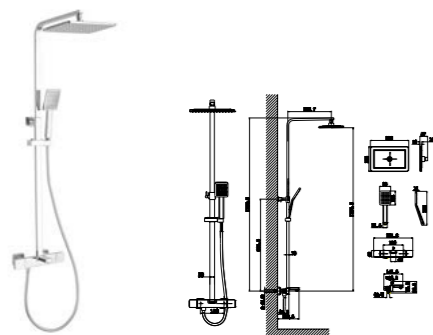

**WaterMark** **CE34024YC**  
Floor standing bath shower mixer with W-BOX /Finish: CH /MB /BGM

**67C83YTC-YC**  
 2 ways thermostatic shower column /Material: Brass  
 Finish: 01/ 02/ 05/ 09

**67A83YTC-YC**  
 Thermostatic Shower/Bath Mixer Set /Finish: CH /MB /BGM