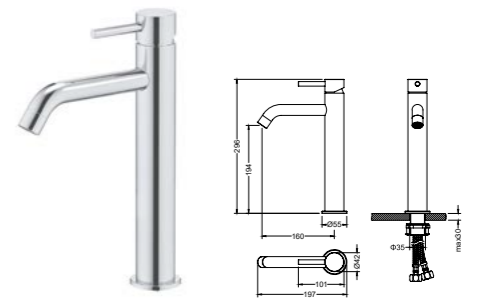

AT090012
Single lever vessel basin mixer /Finish: CH /BN /MB /BG /RG /BGM