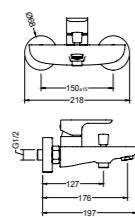

AT250022

Exposed bath shower mixer /Finish: CH /BN /MB /CH+White