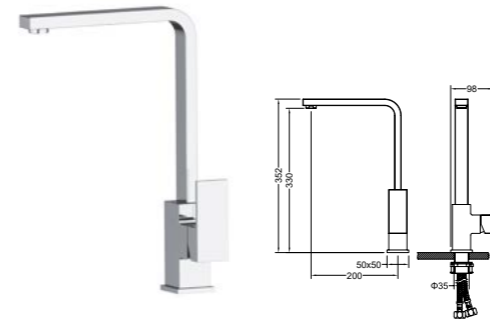

**AT080012**  
Single lever vessel basin mixer /Finish: CH /BN /MB

**AT080041**  
Single lever kitchen mixer /Finish: CH /BN /MB

**AT080054**  
Bath spout /Finish: CH /BN /MB

**AT080015**  
Concealed basin mixer /Finish: CH /BN /MB