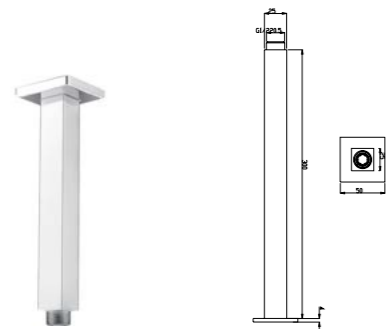

3610YC
Single lever kitchen mixer /Material: Brass
Finish: 01

2620YC
Concealed bath shower mixer /Material: Brass
Finish: 01/ 02/ 05/ 09