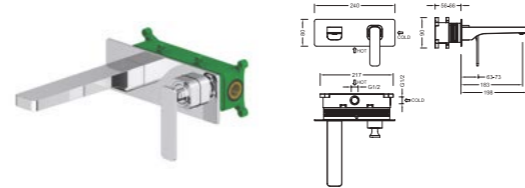

AT210115
Concealed basin mixer with W-BOX /Finish: CH /BN /MB /CH+White