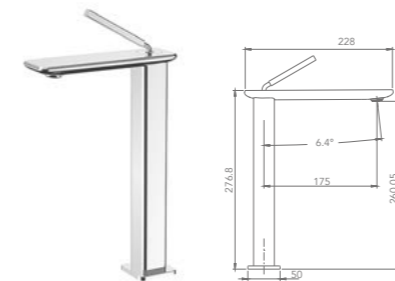

TWP2168-01

Basin mixer /Finish: CH