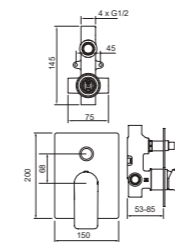

AT250052

Concealed bath shower mixer /Finish: CH /BN /MB /CH+White