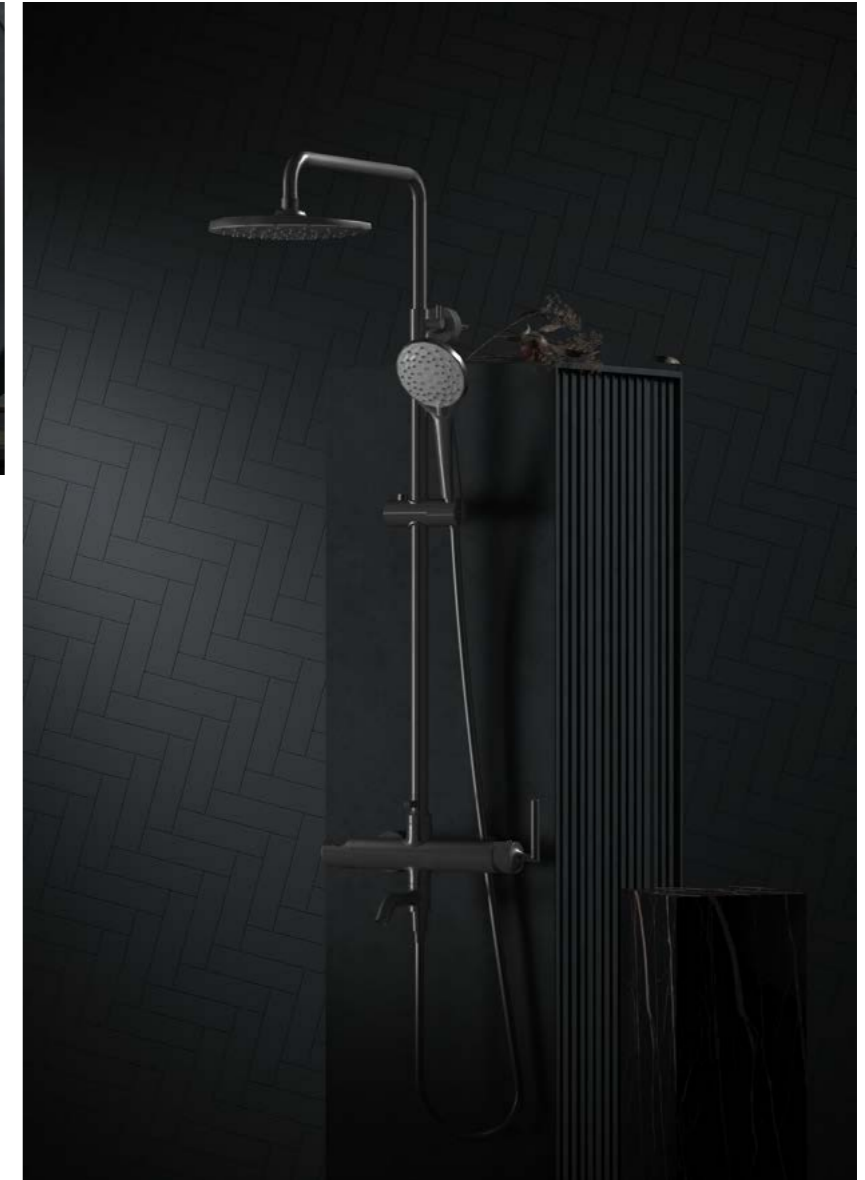

**TWP2180-01**  
Basin mixer /Finish: CH /MB /BGM /BG

**TWP0001-01**  
Basin mixer /Finish: BG

**TWP2194-01**  
Wall-in tap /Finish: CH /MB /BGM /BG

In this faucet, the sharp right angle is abandoned, and the streamline connection of the face is chosen; combining the ergonomics, the water outlet angle and the length of the handle have been carefully considered by us.