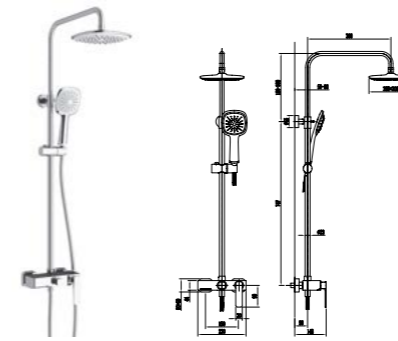

AT210061
3 ways shower column /Finish: CH /BN /MB /CH+White