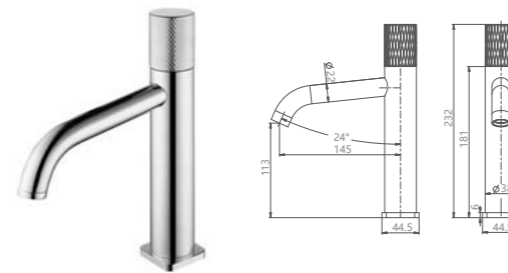

TWP2148-01
Basin mixer /Finish: CH /MB /RG