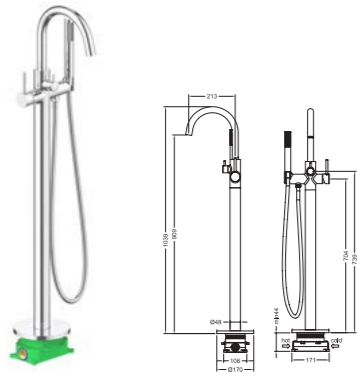

AT090128
Floor standing bath shower mixer /Finish: CH /BN /MB /BG /RG /BGM