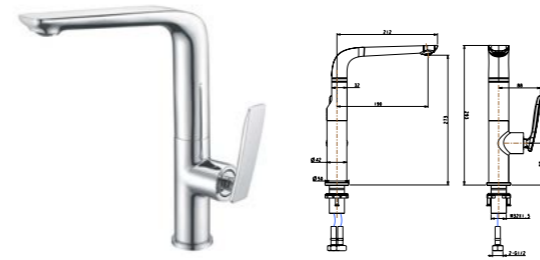

MX Metal series.

Finish: Chrome /CH Brushed Nickel /BN Glossy White /GW Matte Black /MB
Brushed Gold /BG Rose Gold /RG Brushed Gunmetal /BGM Oil Rubbed Bronze /ORB

MX56036YC
Kitchen Mixer /Finish: GW /CH