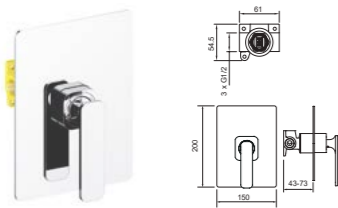

AT210051
Concealed shower mixer /Finish: CH /BN /MB /CH+White