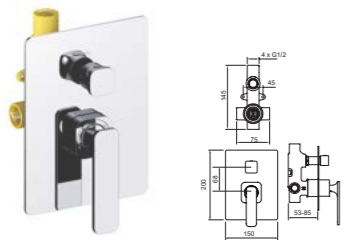

**AT210054**  
 Bath spout, 180mm /Finish: CH /BN /MB /CH+White

**AT210055**  
 Bath spout, 220mm /Finish: CH /BN /MB /CH+White

**AT210053**  
 Concealed bath shower mixer /Finish: CH /BN /MB /CH+White

**AT210151**  
 Concealed shower mixer with W-BOX /Finish: CH /BN /MB /CH+White