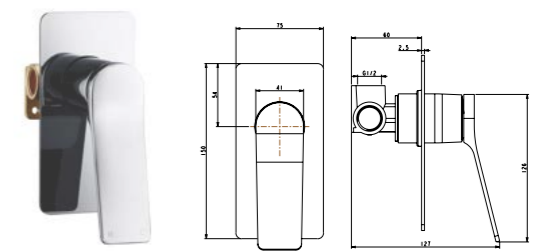

WaterMark **CE34024YC**
Floor standing bath shower mixer with W-BOX /Finish: CH /MB /BGM