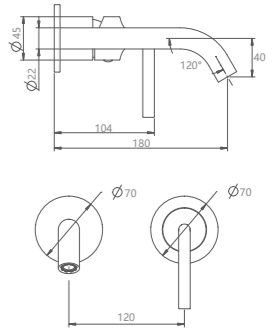

**TWP2180-01**  
Basin mixer /Finish: CH /MB /BGM /BG

**TWP0001-01**  
Basin mixer /Finish: BG

**TWP2194-01**  
Wall-in tap /Finish: CH /MB /BGM /BG

In this faucet, the sharp right angle is abandoned, and the streamline connection of the face is chosen; combining the ergonomics, the water outlet angle and the length of the handle have been carefully considered by us.