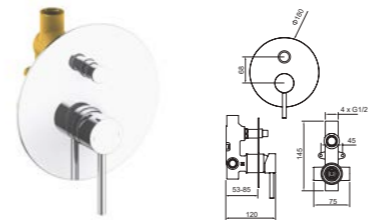

**AT090024**  
 Exposed thermostatic bath shower mixer /Finish: CH /BN /MB /BG /RG /BGM

**AT090251**  
 Concealed shower mixer /Finish: CH /BN /MB /BG /RG /BGM

**AT090051**  
 Concealed shower mixer /Finish: CH /BN /MB /BG /RG /BGM