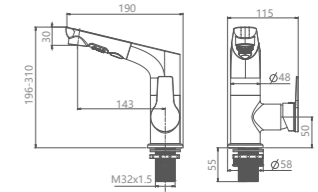

FACUT Metal series.

Finish: Chrome /CH Brushed Nickel /BN Glossy White /GW Matte Black /MB
Brushed Gold /BG Rose Gold /RG Brushed Gunmetal /BGM Oil Rubbed Bronze /ORB