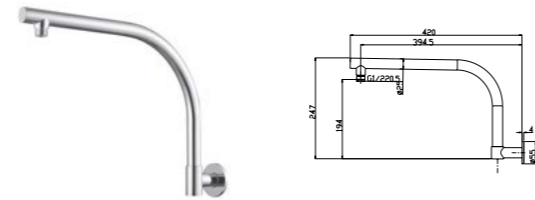

3608YC
Concealed shower mixer /Material: Brass
Finish: 01/ 02/ 05/ 09