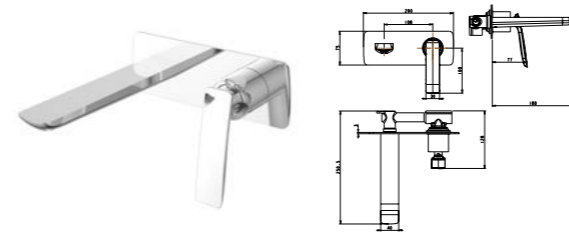

**MX28036YC**  
3-Hole Bath Mixer /Finish: GW /CH

**MX14036YC**  
Basin mixer /Finish: GW /CH

**36ZYC**  
Bathtub Spout /Finish: GW /CH

**MX16035YC**  
Basin Mixer /Finish: GW /CH

**MX16A35YC**  
High Basin Mixer /Finish: GW /CH