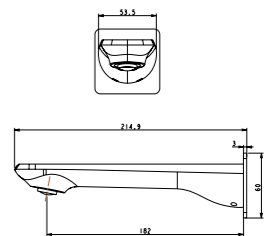

WaterMark 63ZYC
Floor standing bath shower mixer with W-BOX /Finish: CH /MB