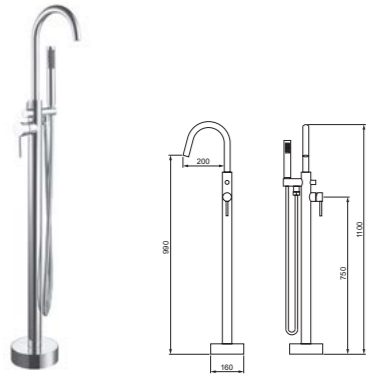

AT090028
Floor standing bath shower mixer /Finish: CH /BN /MB /BG /RG /BGM