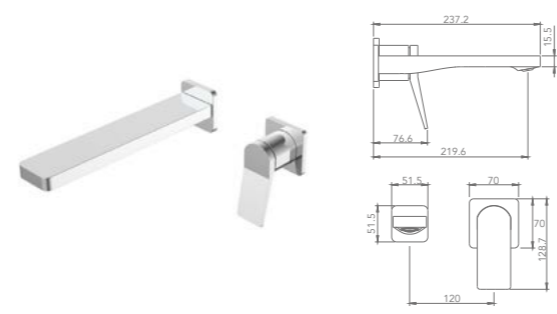

TWP2196-01

Wall-in tap /Finish: CH /MB /BGM /BG