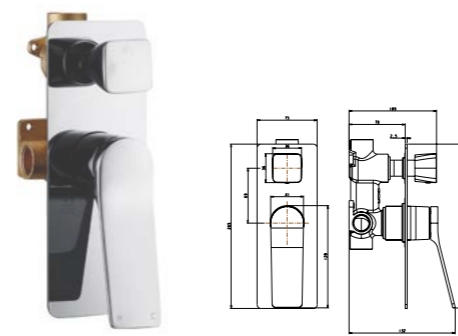

67C83YTC-YC
2 ways thermostatic shower column /Material: Brass
Finish: 01/ 02/ 05/ 09

WaterMark **CE34B24YC**
Floor standing bath shower mixer with W-BOX /Finish: CH /MB /BGM