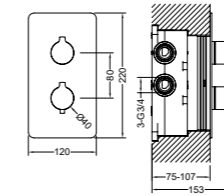

ATTS012

Concealed thermostatic bath shower mixer /Finish: CH /BN /MB /BG /RG /BGM
ATTS0121- 1 way
ATTS0122- 2way
ATTS0123- 3way

ATTS013

Concealed thermostatic bath shower mixer /Finish: CH /BN /MB /BG /RG /BGM
ATTS0132- 2way
ATTS0133- 3way
ATTS0134- 4way
ATTS0135- 5way