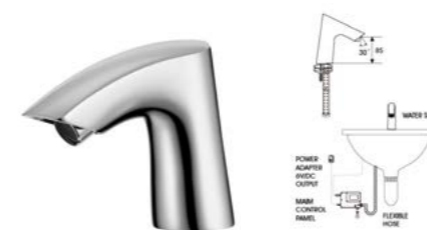

TWY0012-01
Sensor faucet /Finish: CH