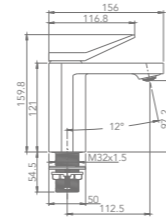

TWP0115-01
Basin mixer /Finish: CH
Finish: 01