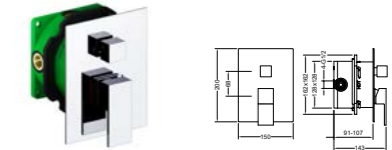

AT080152
Concealed bath shower mixer with W-BOX /Finish: CH /BN /MB