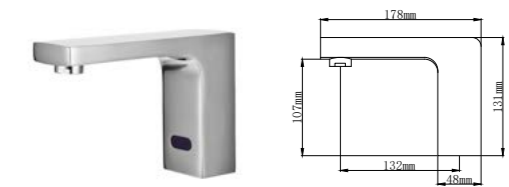

TWY0011-01
Sensor faucet /Finish: CH