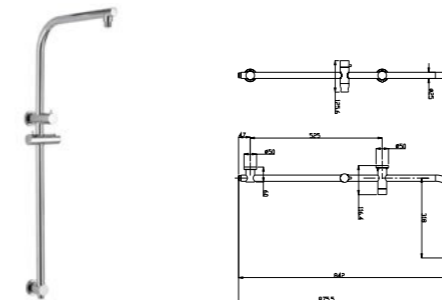

D10217YC rail
Concealed thermostatic bath shower mixer /Material: Brass
Finish: 01