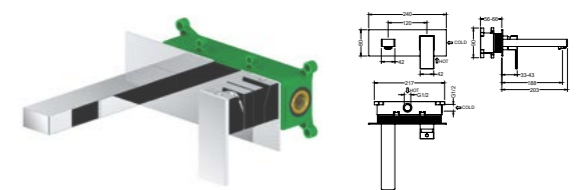

**AT080012**  
Single lever vessel basin mixer /Finish: CH /BN /MB

**AT080041**  
Single lever kitchen mixer /Finish: CH /BN /MB

**AT080054**  
Bath spout /Finish: CH /BN /MB

**AT080015**  
Concealed basin mixer /Finish: CH /BN /MB