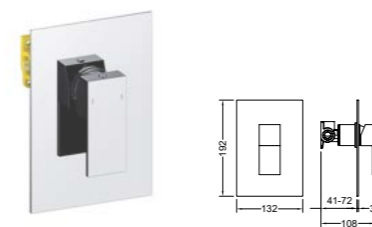

AT080051
Concealed shower mixer /Finish: CH /BN /MB