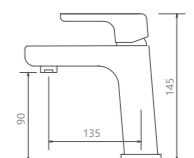

TWP0245-01
Basin mixer /Finish: CH
Finish: 01