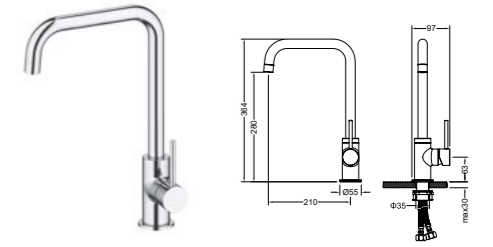

AT090042
Kitchen basin mixer /Finish: CH /BN /MB /BG /RG /BGM