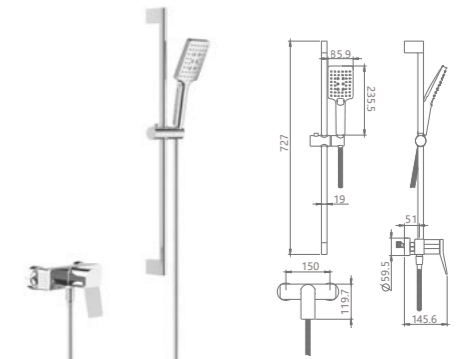

TWL1153-01
Single function shower /Finish: CH /MB /BGM /BG