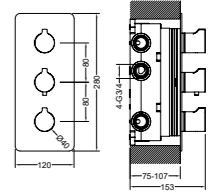

ATTS012

Concealed thermostatic bath shower mixer /Finish: CH /BN /MB /BG /RG /BGM
ATTS0121- 1 way
ATTS0122- 2way
ATTS0123- 3way

ATTS013

Concealed thermostatic bath shower mixer /Finish: CH /BN /MB /BG /RG /BGM
ATTS0132- 2way
ATTS0133- 3way
ATTS0134- 4way
ATTS0135- 5way