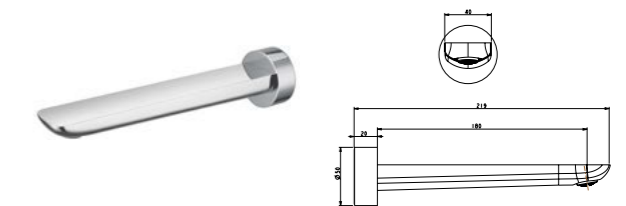

36ZYC
Bathtub Spout /Finish: GW /CH