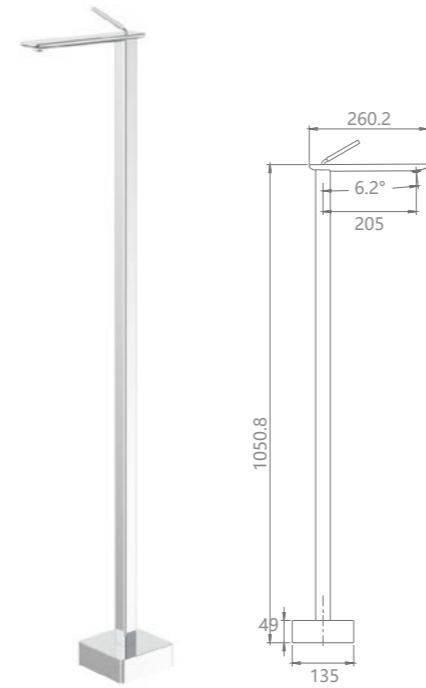

1. Finish: Chrome /CH Brushed Nickel /BN Glossy White /GW Matte Black /MB
   Brushed Gold /BG Rose Gold /RG Brushed Gunmetal /BGM Oil Rubbed Bronze /ORB

TWP2193-01
Freestanding mixer /Finish: MB