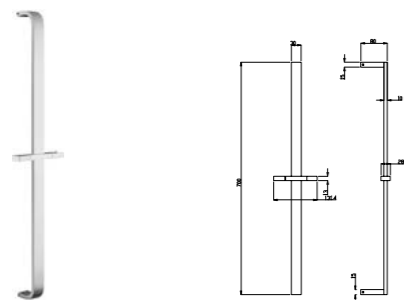

AT080151
Concealed shower mixer with W-BOX /Material: Brass
Finish: 01/ 02/ 05/ 09