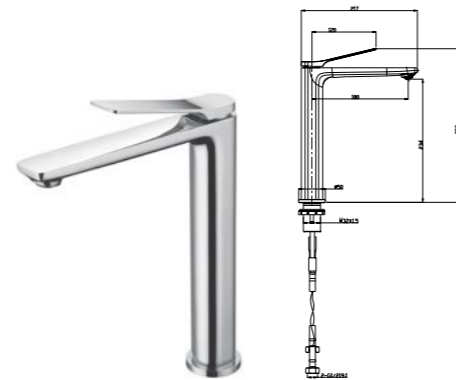

WaterMark **CE16A24YC**
High Basin Mixer /Finish: CH /MB /BGM