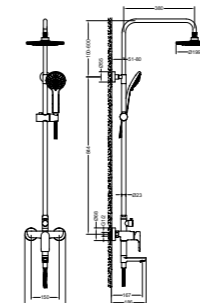

AT250061

3 ways shower column /Finish: CH /BN /MB /CH+White