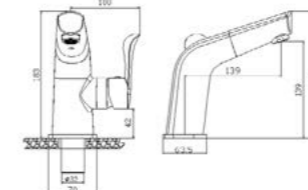

TWP0170-01
Basin mixer /Finish: CH
Finish: 01