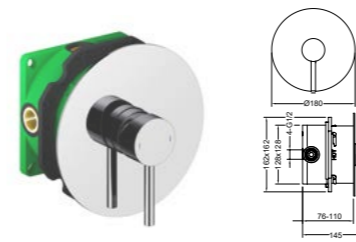

AT090151
Concealed shower mixer with W-BOX /Finish: CH /BN /MB /BG /RG /BGM