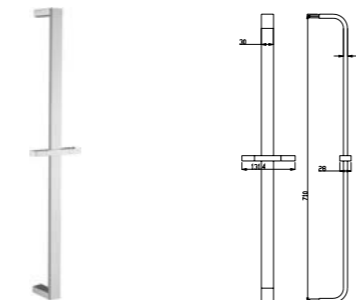

AT080152
Concealed bath shower mixer with W-BOX /Material: Brass
Finish: 01