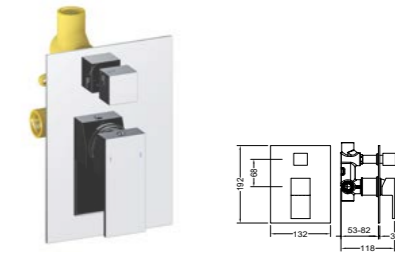

AT080053
Concealed bath shower mixer /Finish: CH /BN /MB