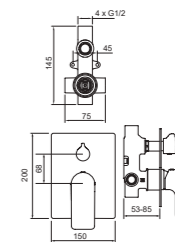

AT250053

Concealed bath shower mixer /Finish: CH /BN /MB /CH+White