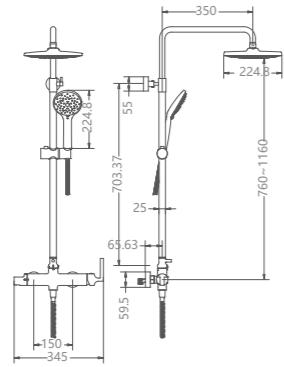

**TWP2180-01**  
Basin mixer /Finish: CH /MB /BGM /BG

**TWP0001-01**  
Basin mixer /Finish: BG

**TWP2194-01**  
Wall-in tap /Finish: CH /MB /BGM /BG

In this faucet, the sharp right angle is abandoned, and the streamline connection of the face is chosen; combining the ergonomics, the water outlet angle and the length of the handle have been carefully considered by us.