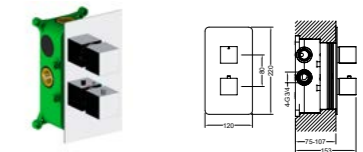

ATTS0222
Concealed thermostatic bath shower mixer /Finish: CH /BN /MB