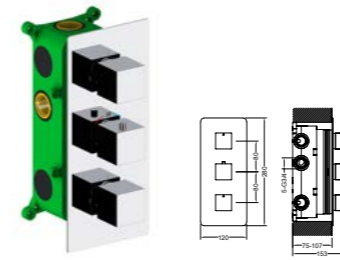

ATTS0233
Concealed thermostatic bath shower mixer /Finish: CH /BN /MB