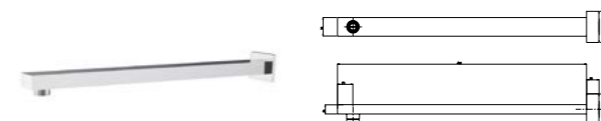

1615YC
Concealed thermostatic bath shower mixer /Material: Brass
Finish: 01/ 02/ 05/ 09