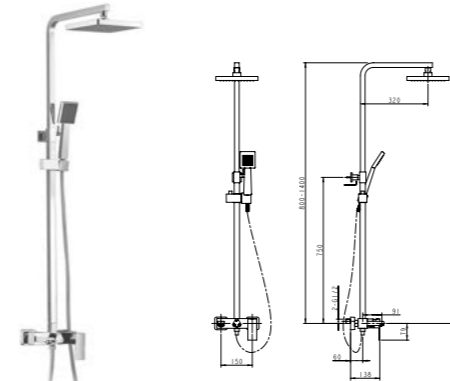

AY23A18YC-1B
Shower/Bath Mixer Combination(W/Spout) /Finish: CH /MB