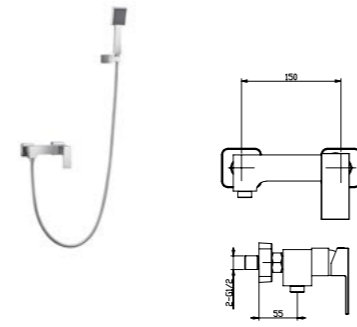

AY33018YC
Shower Mixer Set /Finish: CH /MB