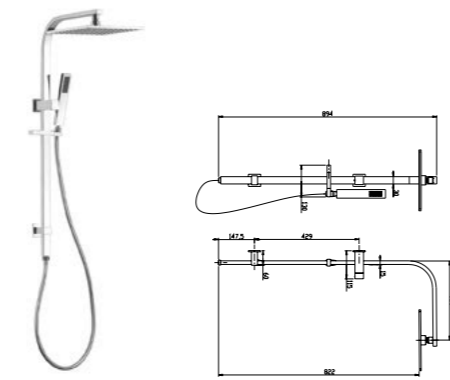

**AY33018YC**  
Shower Mixer Set(W/Sliding Bar) /Finish: CH /MB

**D10216YC**  
Shower Rail Combination /Finish: CH /MB

**AY23A39YC-1B**  
Shower/Bath Mixer Combination(W/Spout) /Finish: CH /MB

**AY20018YC**  
Floor Mounted Bath Mixer /Finish: CH /MB