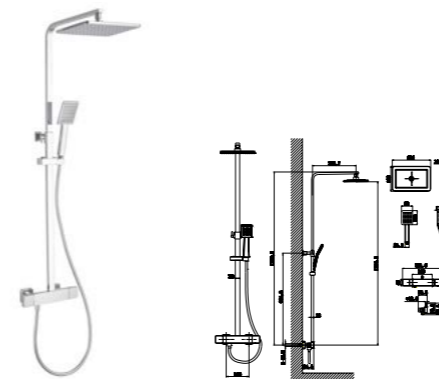

67C83YTC-YC
Thermostatic Shower /Bath Mixer Combination /Finish: CH /MB /BGM