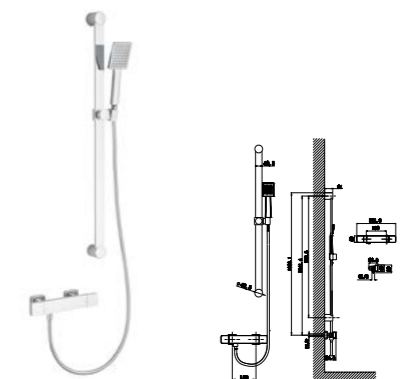

67083YTC-YC
Thermostatic Shower Mixer Set /Finish: CH /MB /BGM