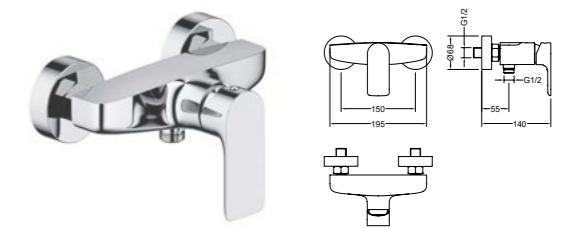

AT250021
Exposed shower mixer /Finish: CH /BN /MB /CH+White