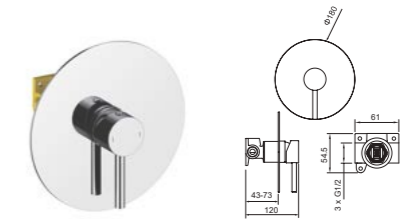

AT090051
Concealed shower mixer /Finish: CH /BN /MB /BG /RG /BGM