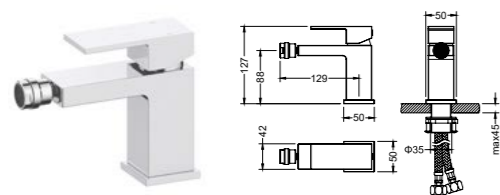

AT080031
Bidet faucet /Finish: CH /BN /MB