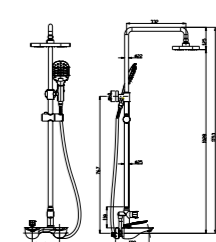

WaterMark MX23A36YC
Shower/Bath Mixer Set(W/Shower Bar) /Finish: CH /GW