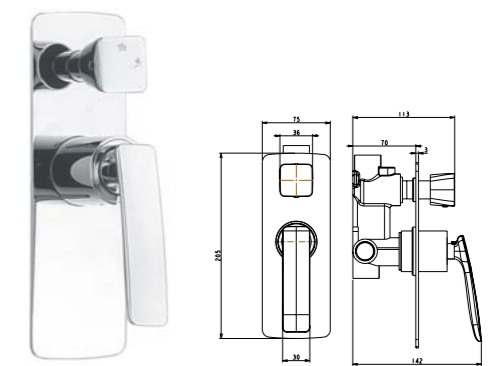

MX34B36YC
Wall Shower /Bath Mixer With Diverter /Finish: GW /CH