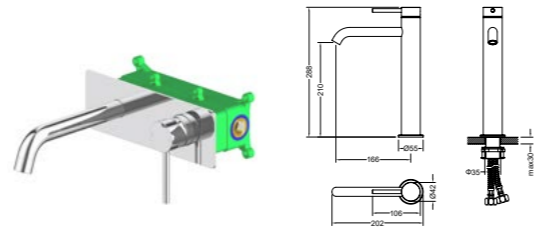

AT090115
Concealed basin mixer with W-BOX /Finish: CH /BN /MB /BG /RG /BGM