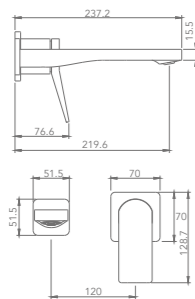

TWP0156-01
Basin mixer /Finish: CH
Finish: 01