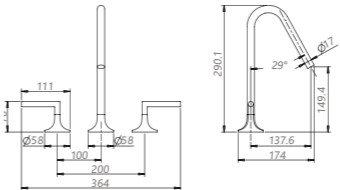

**TWP2180-01**  
Basin mixer /Finish: CH /MB /BGM /BG

**TWP0001-01**  
Basin mixer /Finish: BG

**TWP2194-01**  
Wall-in tap /Finish: CH /MB /BGM /BG

In this faucet, the sharp right angle is abandoned, and the streamline connection of the face is chosen; combining the ergonomics, the water outlet angle and the length of the handle have been carefully considered by us.