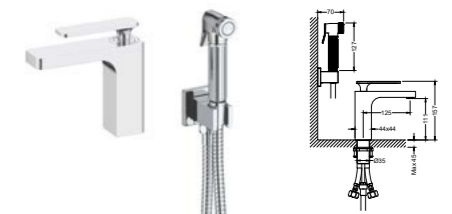

AT210111
Basin mixer /Finish: CH /BN /MB /CH+White