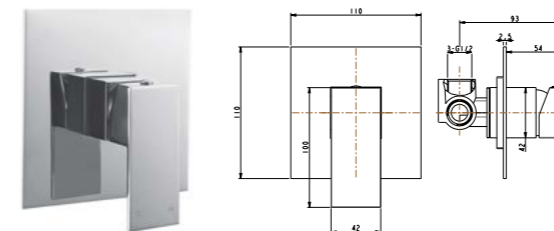

AY34018YC
WaterMark Wall Shower /Bath Mixer /Finish: CH /MB