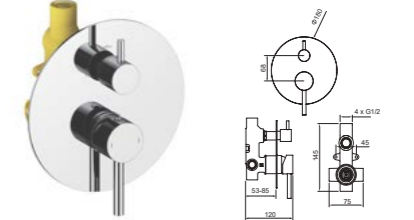

AT090053
Concealed bath shower mixer /Finish: CH /BN /MB /BG /RG /BGM