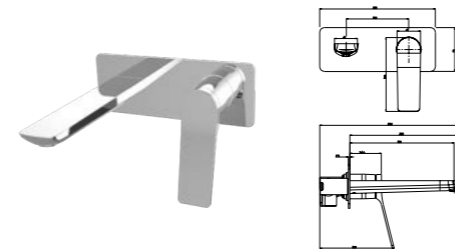

WaterMark **CE14024YC**
Wall Basin Mixer /Finish: CH /MB /BGM