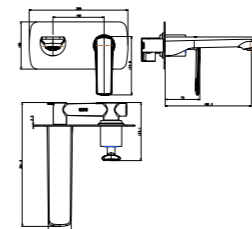

WaterMark CX14063YC
Floor standing bath shower mixer with W-BOX /Finish: CH /MB