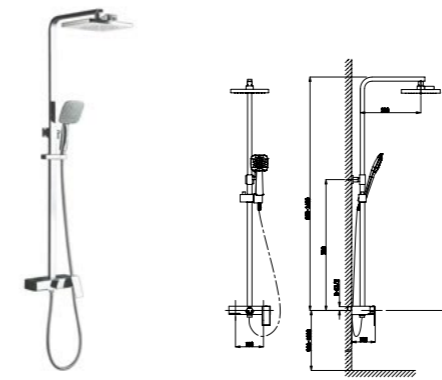

**AY23018YC**  
Shower Mixer Set /Finish: CH /MB

**AY33018YC**  
Shower Mixer Set /Finish: CH /MB

**67A95YTC-YC**  
Shower/Bath Mixer Combination(W/Spout) /Finish: CH /MB

**67C95YTC-YC**  
Shower/Bath Mixer Combination(W/Spout) /Finish: CH /MB

**AY33018YC**  
Shower Mixer Set(W/Sliding Bar) /Finish: CH /MB

**D10216YC**  
Shower Rail Combination /Finish: CH /MB

**AY23A39YC-1B**  
Shower/Bath Mixer Combination(W/Spout) /Finish: CH /MB

**AY20018YC**  
Floor Mounted Bath Mixer /Finish: CH /MB