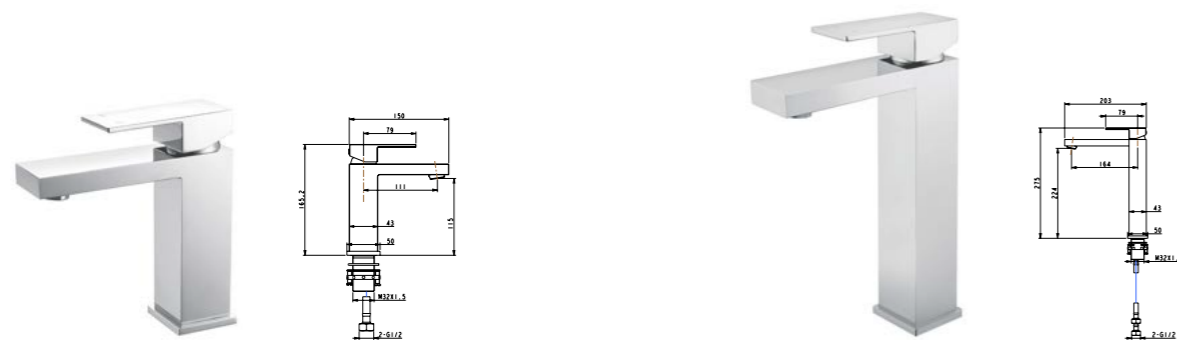

AY16A18YC
WaterMark High Basin Mixer /Finish: CH /MB

AY16018YC
WaterMark Basin mixer /Finish: CH /MB