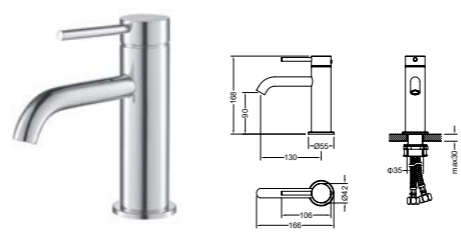

AT090111
Single lever basin mixer, sleek handle /Finish: CH /BN /MB /BG /RG /BGM