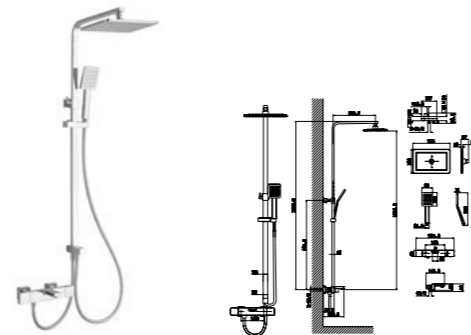

**WaterMark** **CE34024YC**  
Floor standing bath shower mixer with W-BOX /Finish: CH /MB /BGM

**67C83YTC-YC**  
 2 ways thermostatic shower column /Material: Brass  
 Finish: 01/ 02/ 05/ 09

**67A83YTC-YC**  
 Thermostatic Shower/Bath Mixer Set /Finish: CH /MB /BGM