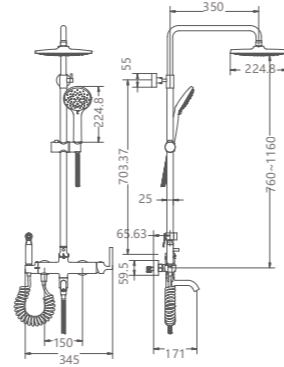

**TWP2180-01**  
Basin mixer /Finish: CH /MB /BGM /BG

**TWP0001-01**  
Basin mixer /Finish: BG

**TWP2194-01**  
Wall-in tap /Finish: CH /MB /BGM /BG

In this faucet, the sharp right angle is abandoned, and the streamline connection of the face is chosen; combining the ergonomics, the water outlet angle and the length of the handle have been carefully considered by us.