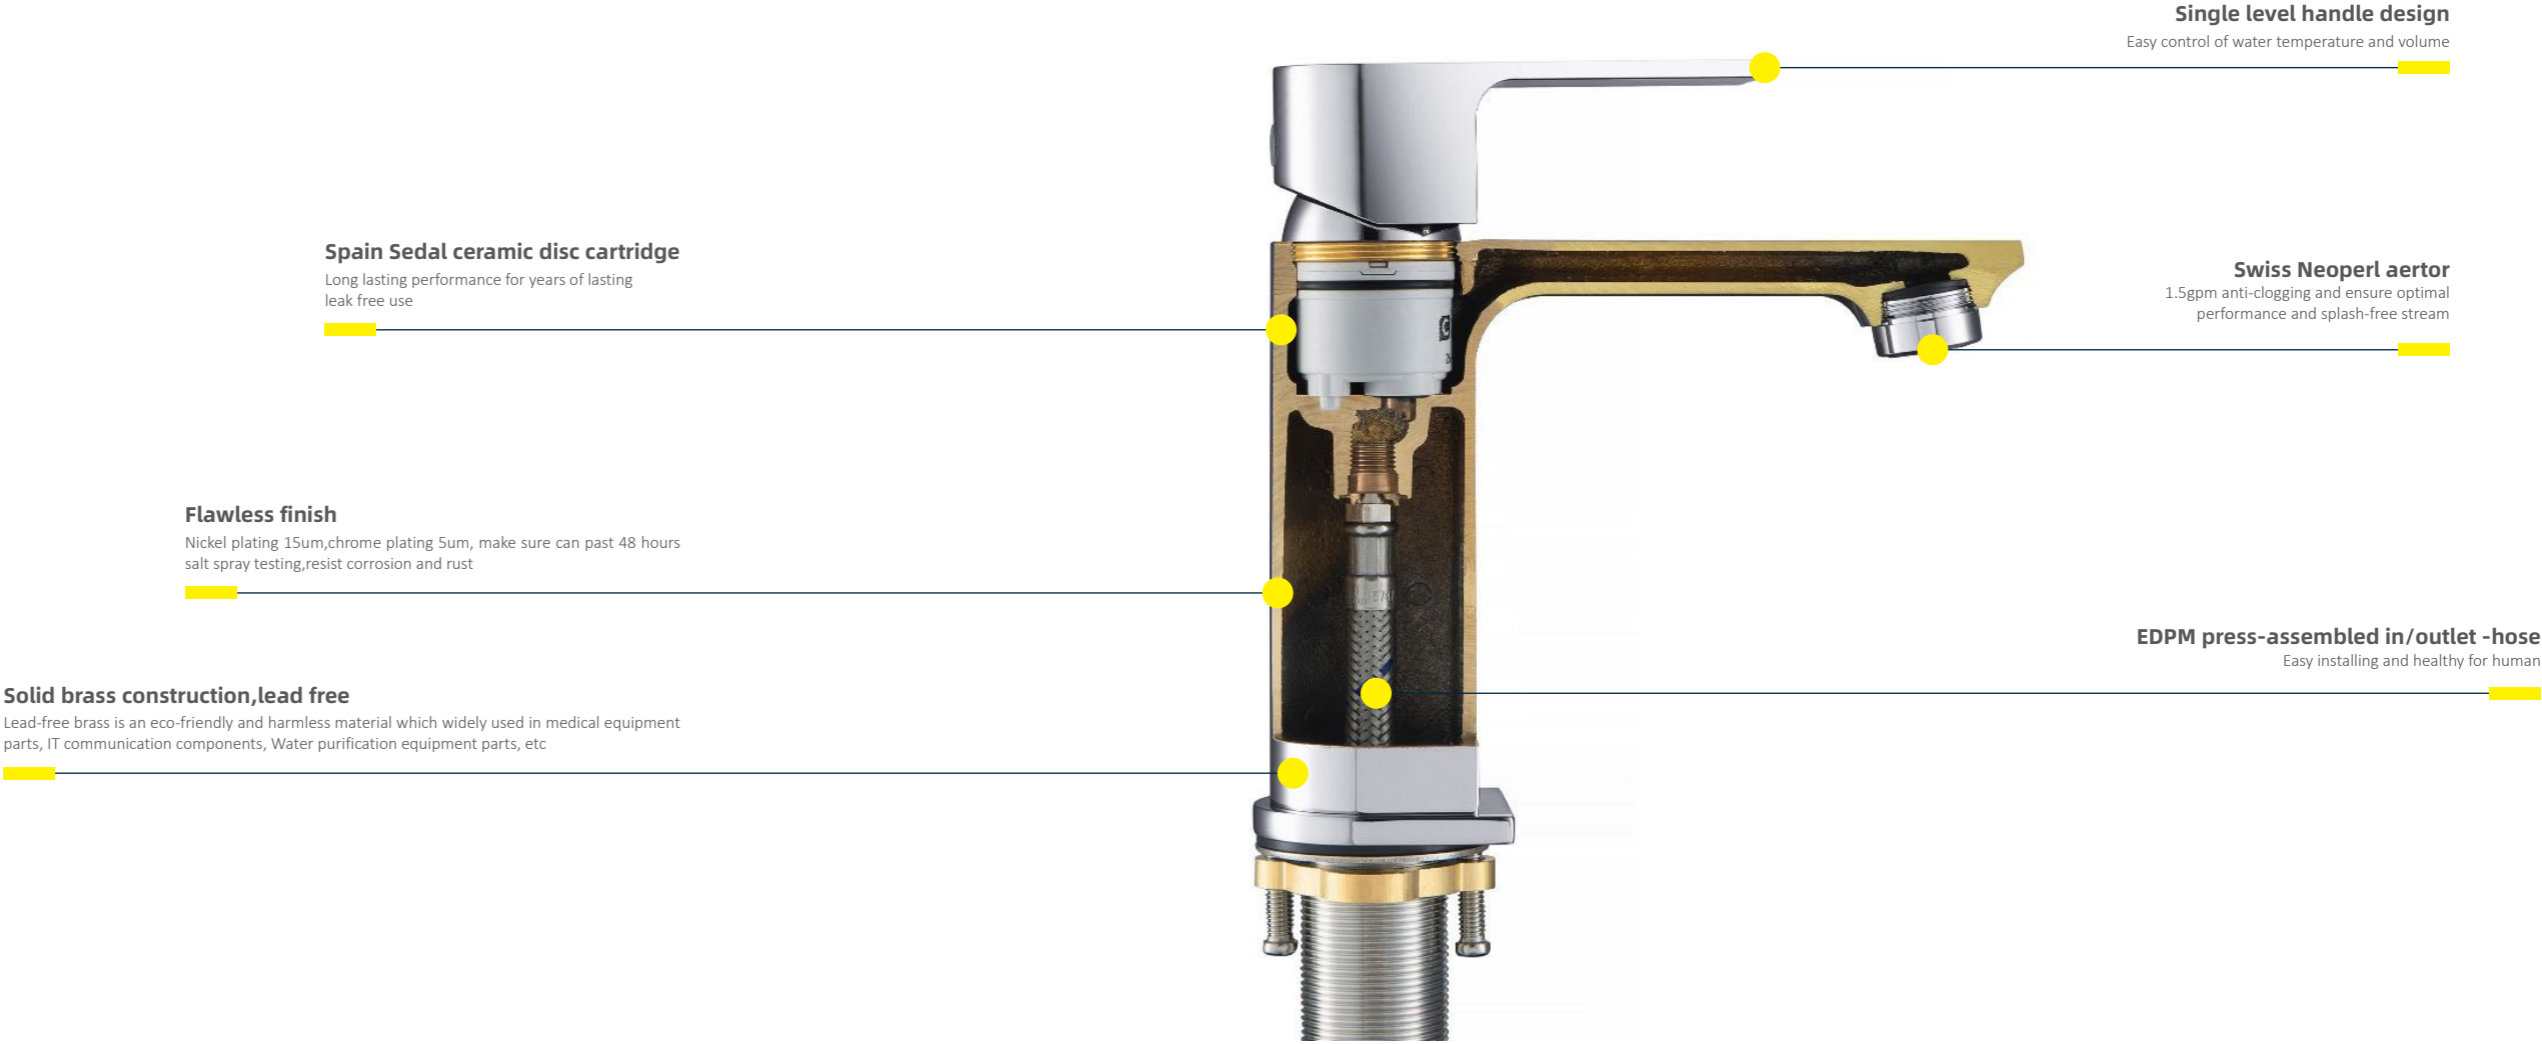

A Lifetime of Reliable Performance

In TENNE, companies adhere to the "market-oriented" business principles, implementation of the "quality first, customer first" business philosophy instilling the manage idea of rational design, professionalization childbirth, outward appearance and inherence pay equal attention, benefit of effective guarantee consumer.