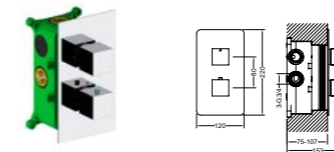

**AT080151**  
Concealed shower mixer with W-BOX /Finish: CH /BN /MB

**AT080152**  
Concealed bath shower mixer with W-BOX /Finish: CH /BN /MB

**AT080025**  
5-hole bath mixer /Finish: CH /BN /MB

**AT080026**  
Basin mixer /Finish: CH /BN /MB