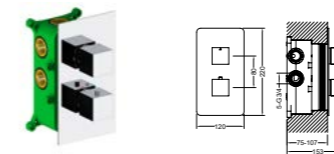

**ATTS0221**  
Concealed thermostatic bath shower mixer /Finish: CH /BN /MB

**ATTS0222**  
Concealed thermostatic bath shower mixer /Finish: CH /BN /MB

**AT080031**  
Bidet faucet /Finish: CH /BN /MB

**AT080051**  
Concealed shower mixer /Finish: CH /BN /MB