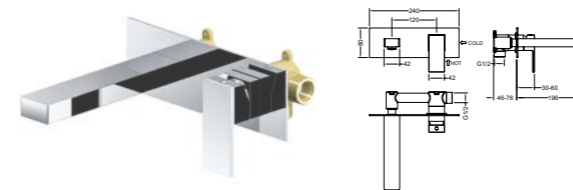

**AT080012**  
Single lever vessel basin mixer /Finish: CH /BN /MB

**AT080041**  
Single lever kitchen mixer /Finish: CH /BN /MB

**AT080054**  
Bath spout /Finish: CH /BN /MB

**AT080015**  
Concealed basin mixer /Finish: CH /BN /MB