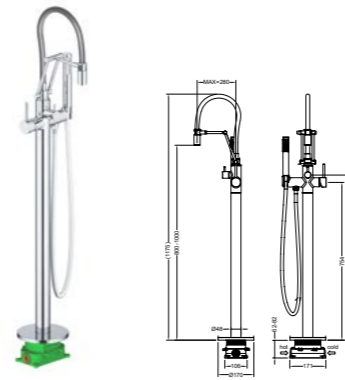

AT090129
Floor standing bath shower mixer /Finish: CH /BN /MB /BG /RG /BGM