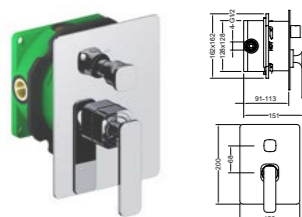

AT210152
Concealed bath shower mixer with W-BOX /Finish: CH /BN /MB /CH+White