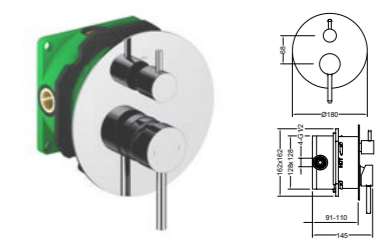

AT090152
Concealed bath shower mixer with W-BOX /Finish: CH /BN /MB /BG /RG /BGM