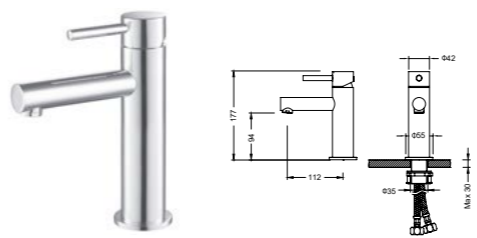

AT090211
Single lever basin mixer /Finish: CH /BN /MB /BG /RG /BGM