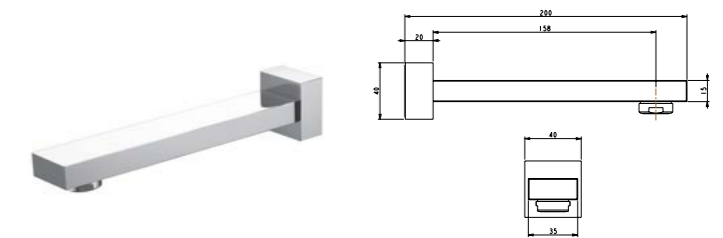

18ZYC
WaterMark Bathtub Spout /Finish: CH /MB