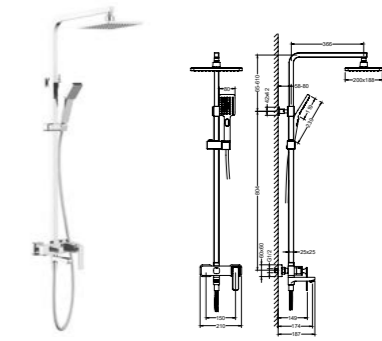

AT210062
3 ways shower column /Finish: CH /BN /MB /CH+White