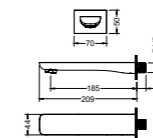

AT250054

Wall-in tap /Finish: CH /BN /MB /CH+White