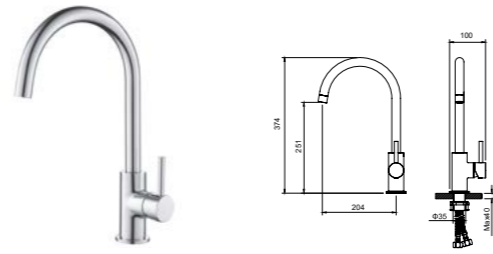

AT090041
Kitchen basin mixer /Finish: CH /BN /MB /BG /RG /BGM