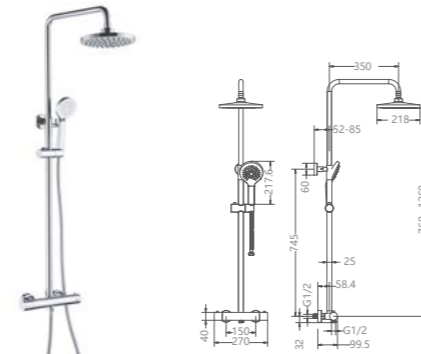

TWL0663-01
Thermostatic two function shower /Finish: CH