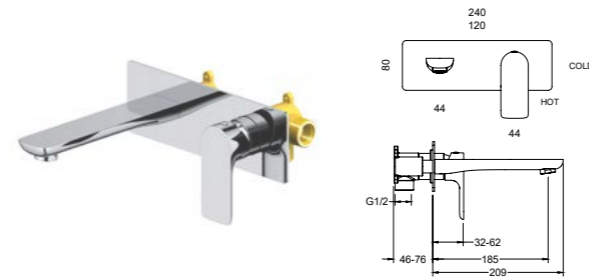

AT250015
Concealed basin mixer /Finish: CH /BN /MB /CH+White