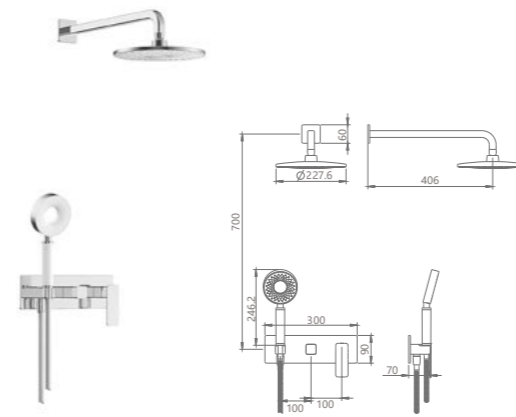

TWL1170A-01 / TWL1170B-01
Single function shower /Finish: MB