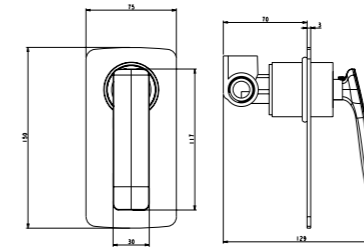

WaterMark MX34036YC+S
Shower Mixer Set /Finish: CH /GW