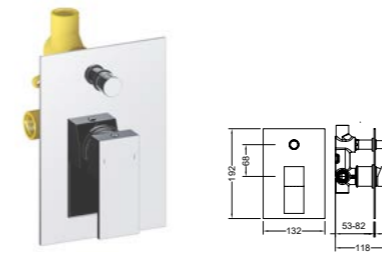

AT080052
Concealed bath shower mixer /Finish: CH /BN /MB