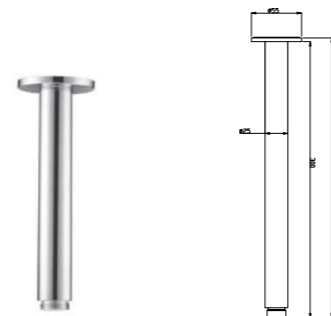

3624YC
Concealed bath shower mixer /Material: Brass
Finish: 01/ 02/ 05/ 09