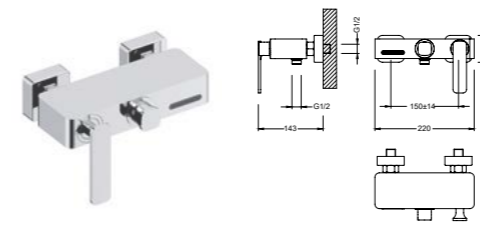

AT210023
Three holes basin mixer /Finish: CH /BN /MB /CH+White

AT210022
Exposed bath shower mixer /Finish: CH /BN /MB /CH+White