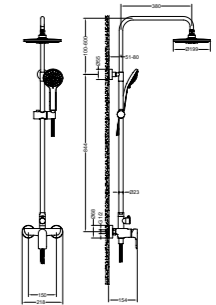

**AT250052**

Concealed bath shower mixer /Finish: CH /BN /MB /CH+White

**AT250053**

Concealed bath shower mixer /Finish: CH /BN /MB /CH+White

**AT250054**

Wall-in tap /Finish: CH /BN /MB /CH+White

**AT250060**