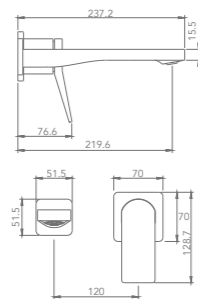

TWP0156-01
Basin mixer /Finish: CH
Finish: 01