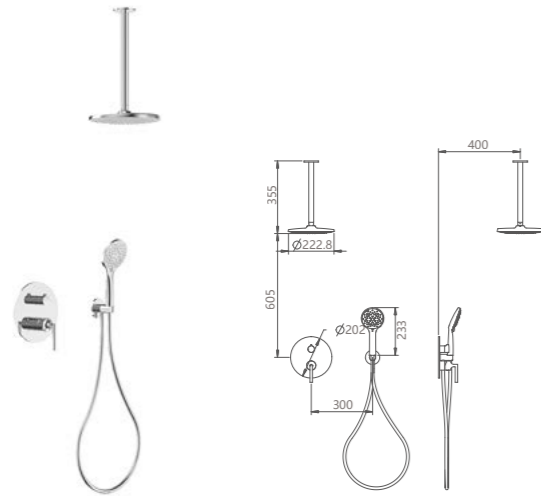

Two function shower mixerr /Finish:CH /MB /BGM /BG

Four function shower /Finish: MB

TWL1159A-01 / TWL1159B-01