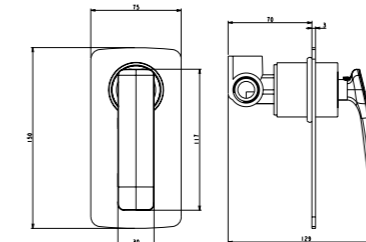

**MX34036YC**  
Wall Shower /Bath Mixer /Finish: GW /CH

**MX34B36YC**  
Wall Shower /Bath Mixer With Diverter /Finish: GW /CH

**WaterMark** MX34036YC+S  
Shower Mixer Set /Finish: CH /GW

**WaterMark** MX34B36YC+S  
Shower Mixer Set /Finish: CH /GW