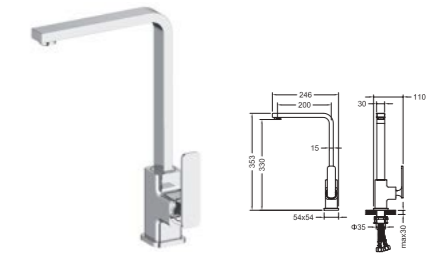

AT210041
Single lever kitchen mixer /Finish: CH /BN /MB /CH+White