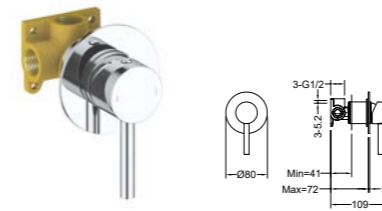

AT090251
Concealed shower mixer /Finish: CH /BN /MB /BG /RG /BGM