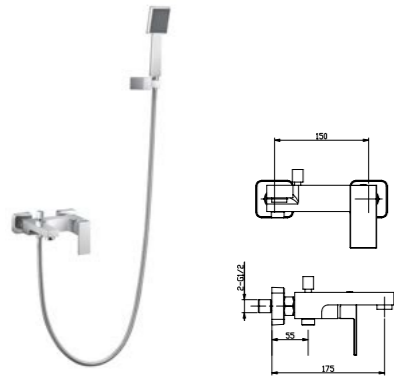

AY23018YC
Shower Mixer Set /Finish: CH /MB