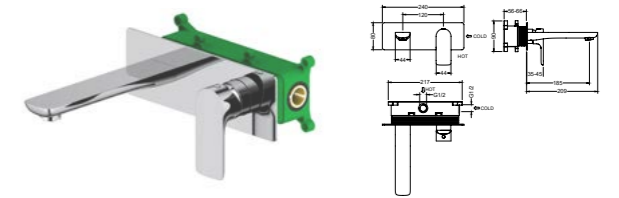

AT250115
Concealed basin mixer with W-BOX /Finish: CH /BN /MB /CH+White