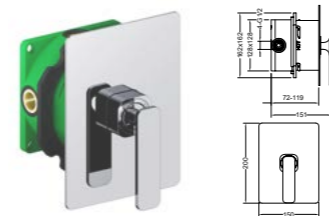

AT210151
Concealed shower mixer with W-BOX /Finish: CH /BN /MB /CH+White