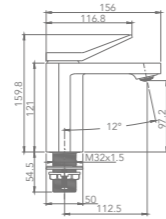

TWP2157-01
Basin mixer /Finish: CH /MB
Finish: 01 /02