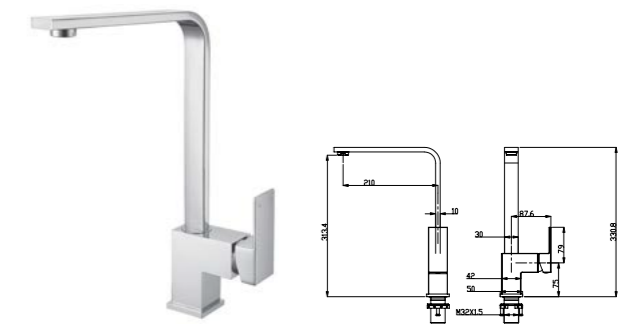

AY56B18YC
WaterMark Kitchen Mixer /Finish: CH /MB