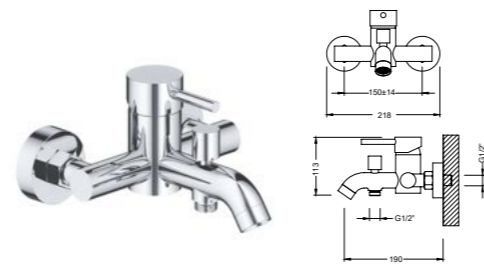

AT090022
Wall-in tap /Finish: CH /BN /MB /BG /RG /BGM