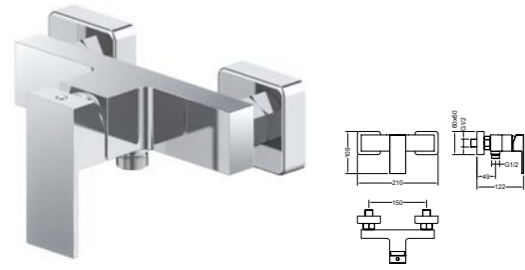

AT080021
Exposed shower mixer /Finish: CH /BN /MB