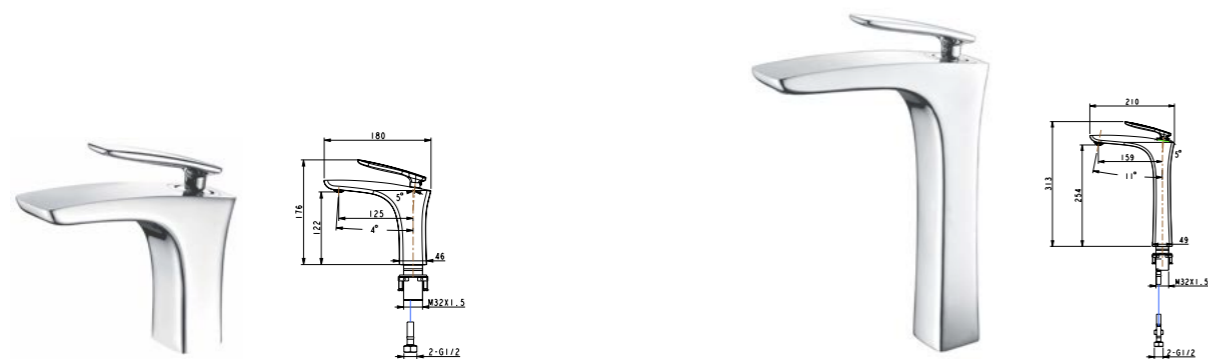

MX16A35YC
High Basin Mixer /Finish: GW /CH

MX16035YC
Basin Mixer /Finish: GW /CH