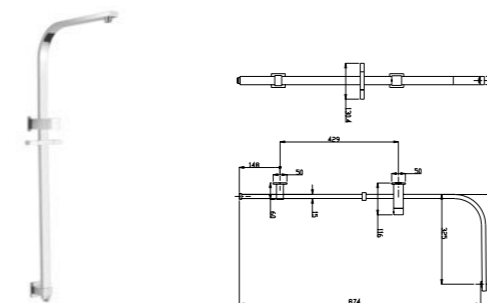

D10216YC rail
Concealed thermostatic bath shower mixer /Material: Brass
Finish: 01/ 02/ 05/ 09