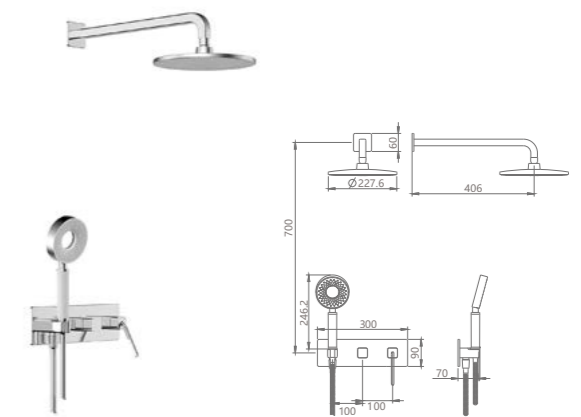

TWL1158A-01 / TWL1158B-01
Single function shower /Finish: MB