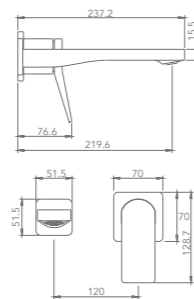

TWP0156-01
Basin mixer /Finish: CH
Finish: 01