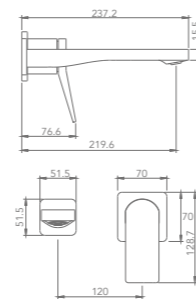

TWP0156-01
Basin mixer /Finish: CH
Finish: 01