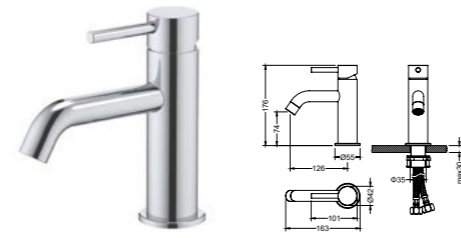

AT09 Circular.

Finish: Chrome /CH Brushed Nickel /BN Glossy White /GW Matte Black /MB
Brushed Gold /BG Rose Gold /RG Brushed Gunmetal /BGM Oil Rubbed Bronze /ORB

AT090011
Single lever basin mixer /Finish: CH /BN /MB /BG /RG /BGM