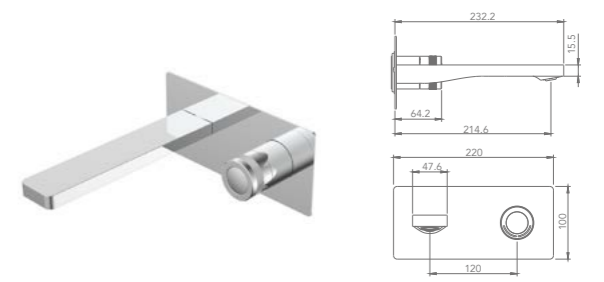

TWP2185-01

Wall-in tap /Finish: CH