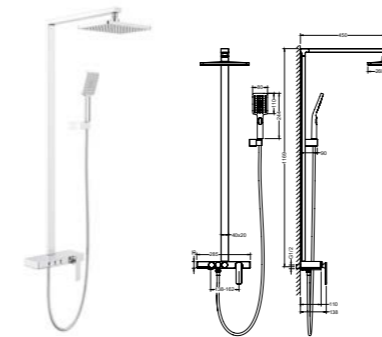

AT210063
3 ways shower column, Push Button /Finish: CH /BN /MB /CH+White