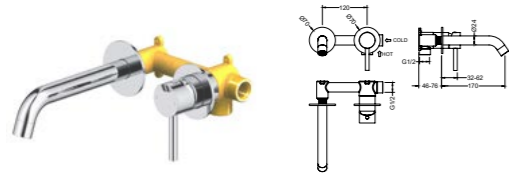

AT090015
Concealed basin mixer /Finish: CH /BN /MB /BG /RG /BGM