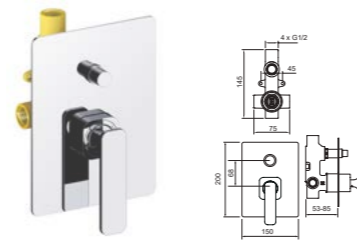

AT210052
Concealed bath shower mixer /Finish: CH /BN /MB /CH+White