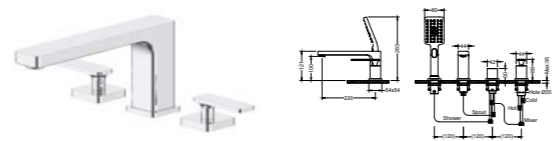

AT21 Apple.

Finish: Chrome /CH Brushed Nickel /BN Glossy White /GW Matte Black /MB
Brushed Gold /BG Rose Gold /RG Brushed Gunmetal /BGM Oil Rubbed Bronze /ORB