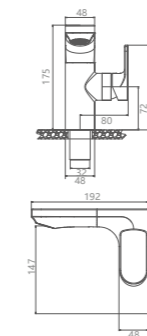

TWP2201-02
Basin mixer /Finish: MB
Finish: 01