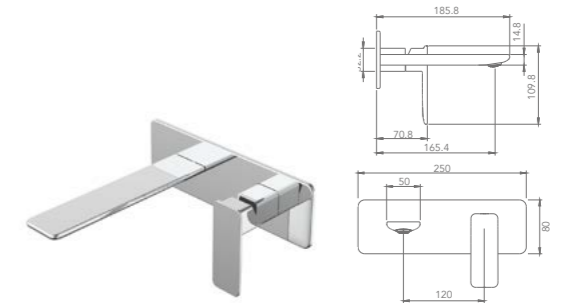

TWP2191-01

Wall-in tap /Finish: CH