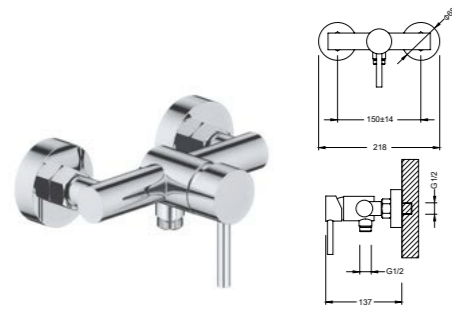

AT090021
Wall-in tap /Finish: CH /BN /MB /BG /RG /BGM