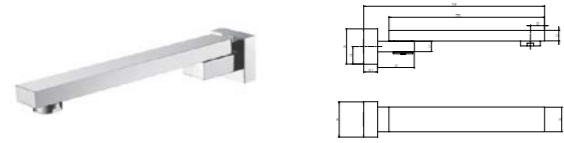

Shower Accessories.

Finish: Chrome /CH Brushed Nickel /BN Glossy White /GW Matte Black /MB
Brushed Gold /BG Rose Gold /RG Brushed Gunmetal /BGM Oil Rubbed Bronze /ORB

28YC
4-hole bath mixer /Material: Brass
Finish: 01/ 02/ 05/ 09