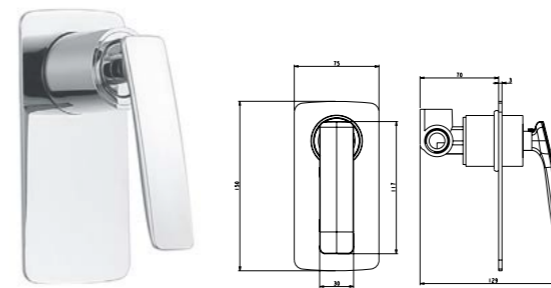

**MX28036YC**  
3-Hole Bath Mixer /Finish: GW /CH

**MX14036YC**  
Basin mixer /Finish: GW /CH

**36ZYC**  
Bathtub Spout /Finish: GW /CH

**MX16035YC**  
Basin Mixer /Finish: GW /CH

**MX16A35YC**  
High Basin Mixer /Finish: GW /CH