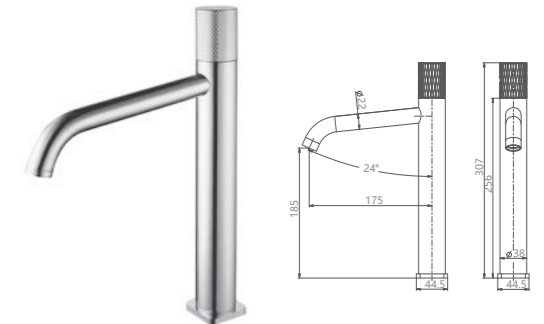

TWP2149-01
Basin mixer /Finish: CH /MB /RG

Kitchen faucet Metal series.