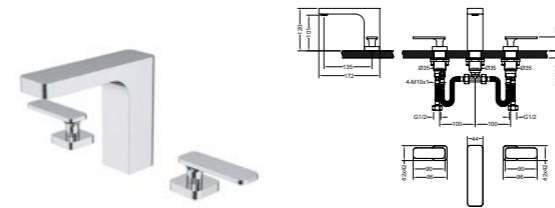

AT210014
Three holes basin mixer /Finish: CH /BN /MB /CH+White