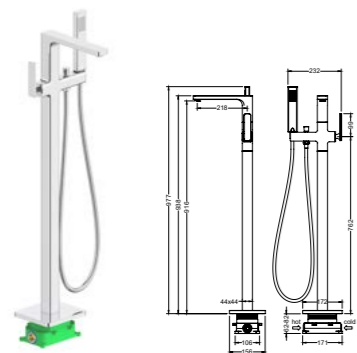

AT210128
Floor standing bath shower mixer /Finish: CH /BN /MB /CH+White