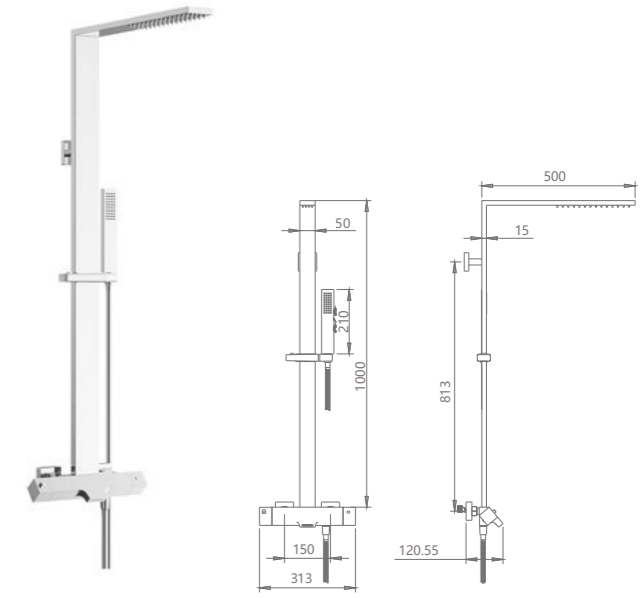

TWL1163-01
Three function shower /Finish: MB