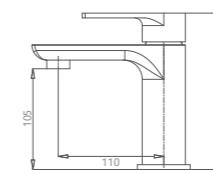

TWP0116-01
Basin mixer /Finish: CH
Finish: 01