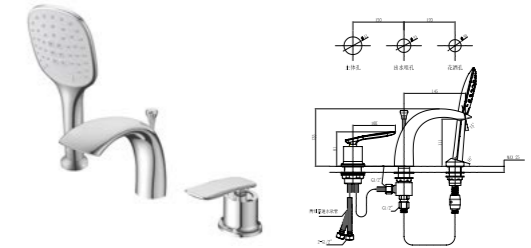

MX28036YC
3-Hole Bath Mixer /Finish: GW /CH