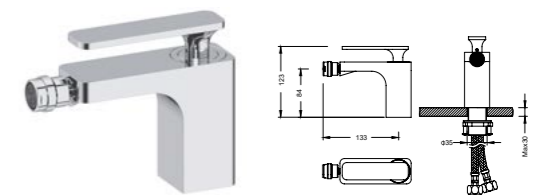

**AT210012**  
Single lever vessel basin mixer /Finish: CH /BN /MB /CH+White

**AT210014**  
Three holes basin mixer /Finish: CH /BN /MB /CH+White

**AT210031**  
Single lever bidet mixer /Finish: CH /BN /MB /CH+White