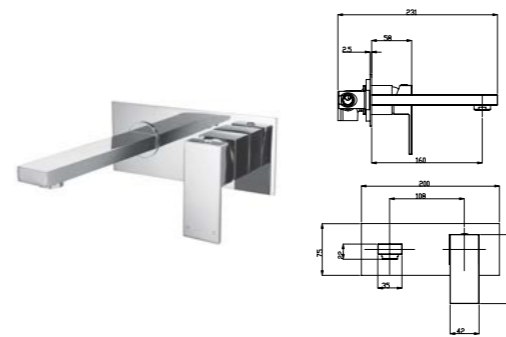

AY14018YC
WaterMark Wall Basin Mixer /Finish: CH /MB