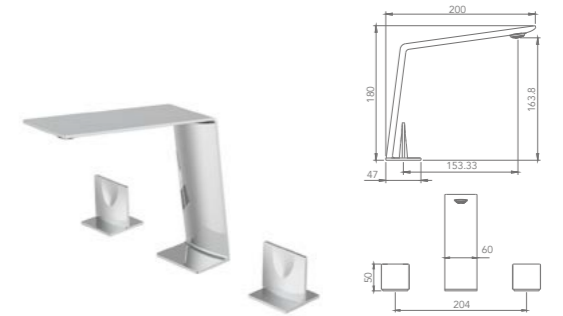

Wall-in tap /Finish: CH

**TWP2192-01**

Wall-in tap /Finish: CH

**TWP2165-01**

Basin mixer /Finish: MB

The minimalist design without losing the grade, the high-end product lies in the treatment of every detail, from every size, rounded corners and colors have been carefully scrutinized; the slender handle design gives you a different experience.