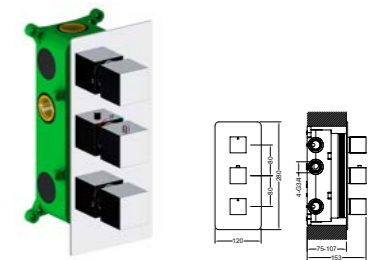

ATTS0232
Concealed thermostatic bath shower mixer /Finish: CH /BN /MB