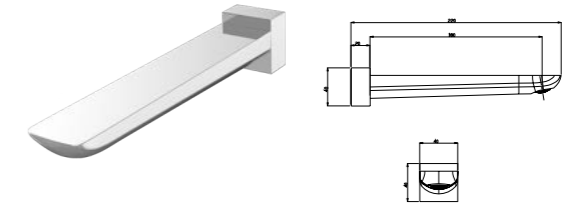

WaterMark **24ZYC**
Wall Shower/Bath Mixer /Finish: CH /MB /BGM