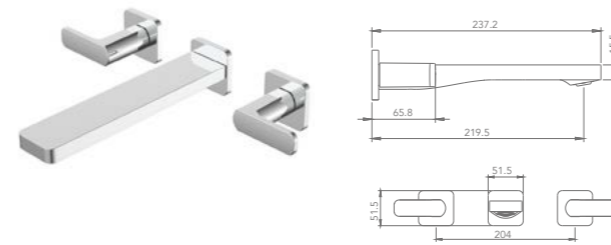

Finish: Chrome /CH Brushed Nickel /BN Glossy White /GW Matte Black /MB
Brushed Gold /BG Rose Gold /RG Brushed Gunmetal /BGM Oil Rubbed Bronze /ORB

TWP2186-01
Wall-in tap /Finish: CH /MB