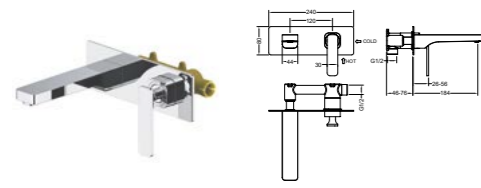

AT210015
Concealed basin mixer /Finish: CH /BN /MB /CH+White