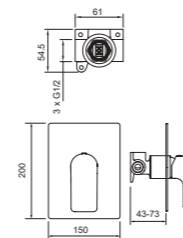

AT250051

Concealed shower mixer /Finish: CH /BN /MB /CH+White