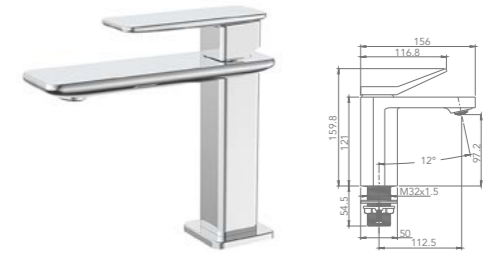

TWP2198-01

Basin mixer /Finish: CH