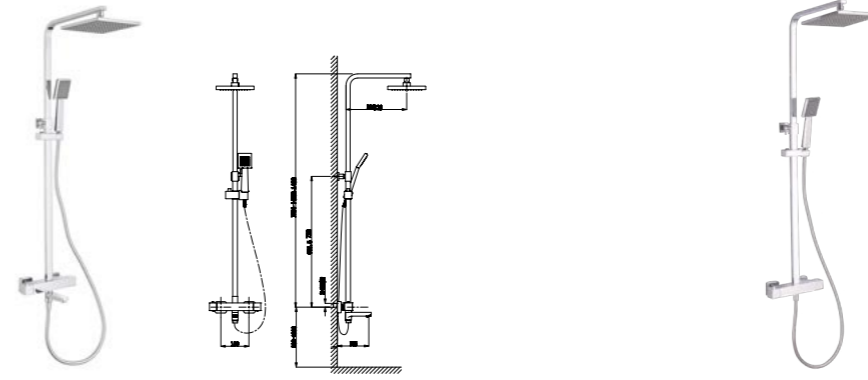

67C95YTC-YC
Shower/Bath Mixer Combination(W/Spout) /Finish: CH /MB

67A95YTC-YC
Shower/Bath Mixer Combination(W/Spout) /Finish: CH /MB