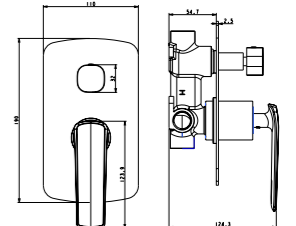

WaterMark CX34B63YC
Floor standing bath shower mixer /Finish: CH /MB