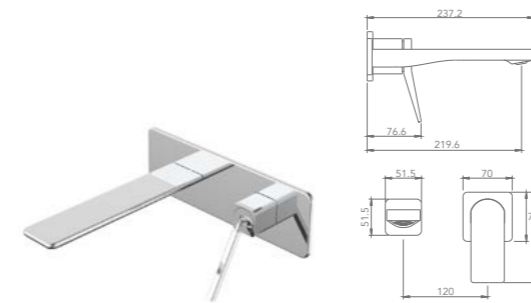

TWP2192-01

Wall-in tap /Finish: CH