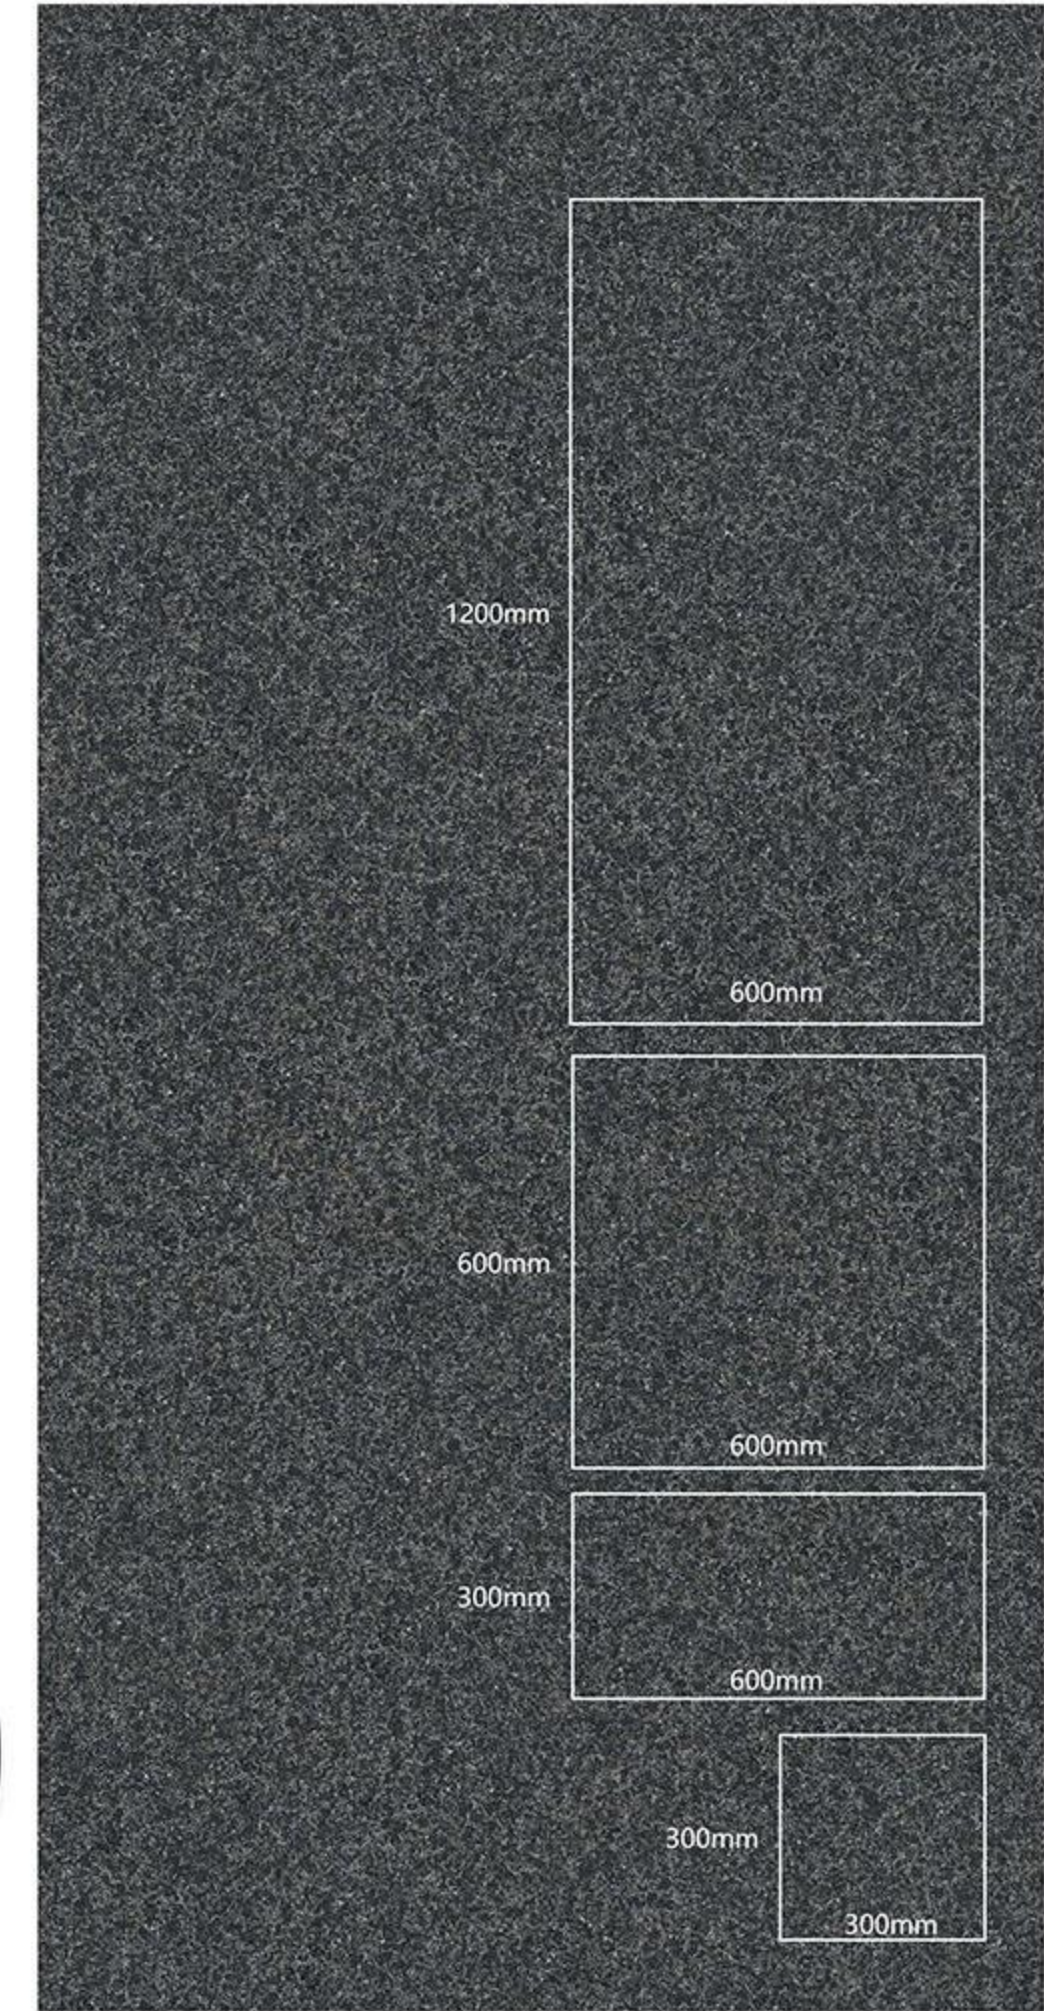

# LIMESTONE

**FLOOR**  
**HL-LI01**  
 600X600X20MM

**FLOOR**  
**HL-LI02**  
 600X600X20MM

**FLOOR**  
**HL-LI01**  
 600X600X20MM

**FLOOR**  
**HL-LI03**  
 600X600X20MM

# HL-LI02

 10mm	 20mm
600X600mm 600X1200mm	600X600mm 600X1200mm
rough	rough

# MORE SIZE

<b>REGULAR SIZE</b> 1200X600MM 600X600MM	<b>CUT SIZE</b> 300X600MM 300X300MM and more
--	---

600\*600\*10MM ROUGH & MATT  
600\*1200\*10MM ROUGH & MATT  
600\*600\*20MM ROUGH  
600\*1200\*20MM ROUGH